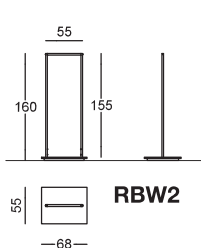

Stender
Garment rails

RBW2 / RBW2-B10	N	S	L
PAINTED BASIC	€ 280,00	€ 305,00	€ 335,00
SHINY BASIC	€ 375,50	€ 403,50	€ 435,50
BRUSHED BASIC	€ 501,50	€ 533,50	€ 567,00

RBW2H / RBW2H-B10	N	S	L
PAINTED BASIC	€ 316,00	€ 342,50	€ 373,00
SHINY BASIC	€ 431,50	€ 461,50	€ 494,50
BRUSHED BASIC	€ 558,00	€ 592,00	€ 627,00

RBWPLEX2
protezione plex
barra appenderia
plex protection for
hanging bar
+10,50 €

per finiture metallo SPECIAL +10% rispetto alla finitura metallo BASIC for SPECIAL metal finishes +10% on BASIC metal finishes

Stender
Garment rails

Accessori per stender: vedi alla fine della sezione
Accessories for garment rails: see at the end of this section