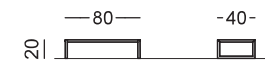

Pedane
Platforms

RBWP1