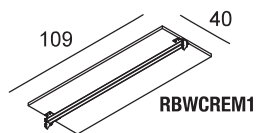

Mensole e barre appenderia per stender cremagliera
Shelves and rails for garment rail with rack

RBWCREM1	N	S	L
PAINTED BASIC	€ 92,00	€ 100,50	€ 118,50
SHINY BASIC	€ 116,00	€ 129,00	€ 150,00
BRUSHED BASIC	€ 125,00	€ 138,00	€ 160,00