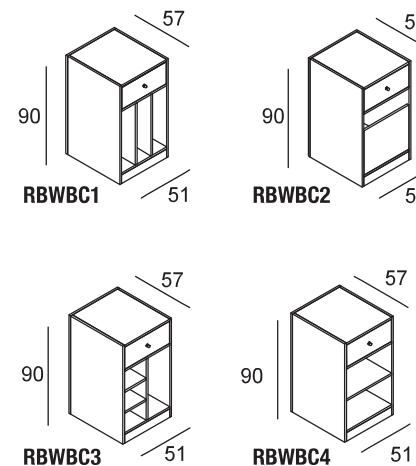

Counter, moduli interni
Counter, internal modules