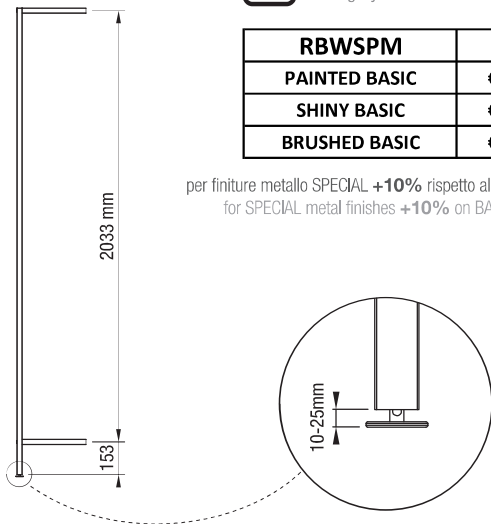

RBWBC2	N	S
	€ 475,50	€ 534,50

RBWBC3	N	S
	€ 427,00	€ 501,00

RBWBC4	N	S
	€ 427,00	€ 501,00

RBWBC5	N	S
	€ 475,50	€ 534,50

RBWBC6	N	S
	€ 337,00	€ 392,50

Frontale counter laccato con fresate o stampato, opzionale
Optional milled or painted front panel

Sistema a parete
Wall system

! sistema di fissaggio non compreso
fixing system not included !

RBWSPM	
PAINTED BASIC	€ 135,00
SHINY BASIC	€ 270,00
BRUSHED BASIC	€ 350,00

per finiture metallo SPECIAL +10% rispetto alla finitura metallo BASIC
for SPECIAL metal finishes +10% on BASIC metal finishes