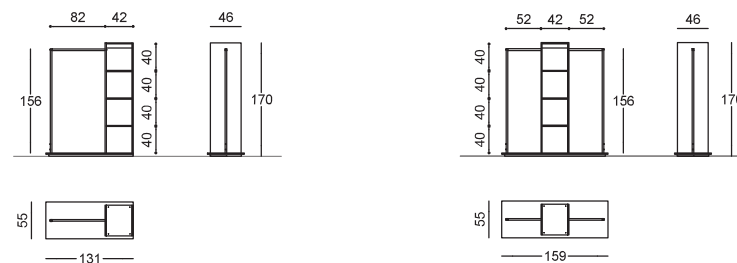

Elementi appeso-piegato
Elements for folded and hanging garments

per finiture metallo SPECIAL +5% rispetto alla finitura metallo BASIC for SPECIAL metal finishes +5% on BASIC metal finishes

RBWAP1	N	S	L
PAINTED BASIC	€ 573,00	€ 635,00	€ 777,00
SHINY BASIC	€ 662,00	€ 729,00	€ 851,00
BRUSHED BASIC	€ 765,00	€ 835,00	€ 959,00

RBWPLEXAP1
protezione plex
barra appenderia
plex protection
for hanging bar
+13,00 €

RBWAP2	N	S	L
PAINTED BASIC	€ 686,50	€ 752,50	€ 891,00
SHINY BASIC	€ 786,50	€ 855,00	€ 996,00
BRUSHED BASIC	€ 911,00	€ 984,00	€ 1.127,00

RBWPLEXAP2
protezione plex
barra appenderia
plex protection
for hanging bar
+16,00 €

per finiture metallo SPECIAL +10% rispetto alla finitura metallo BASIC for SPECIAL metal finishes +10% on BASIC metal finishes

RBWAP1M	N	S	L
PAINTED BASIC	€ 87,50	€ 97,00	€ 118,50
SHINY BASIC	€ 112,50	€ 123,00	€ 145,00
BRUSHED BASIC	€ 125,50	€ 136,00	€ 158,50

RBWAP2M	N	S	L
PAINTED BASIC	€ 132,00	€ 142,50	€ 171,50
SHINY BASIC	€ 169,50	€ 180,50	€ 210,00
BRUSHED BASIC	€ 181,50	€ 193,50	€ 223,50