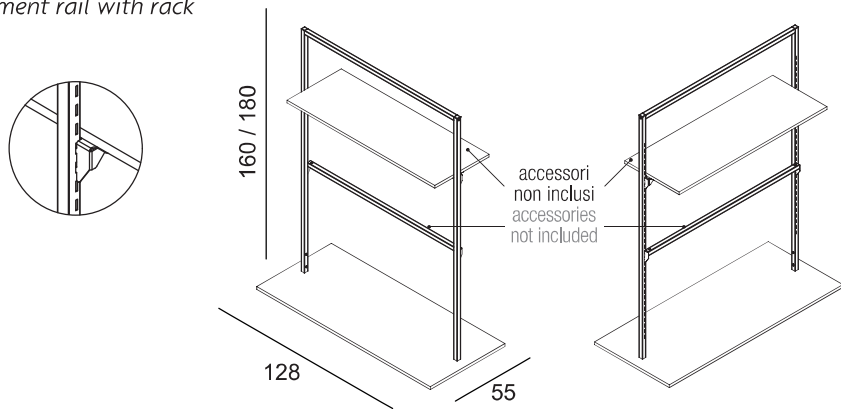

Stender cremaglierato
Garment rail with rack

RBWCRE1 = h160 cm
RBWCRE1H = h180 cm