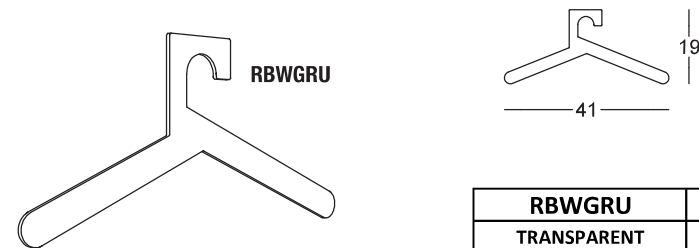

Complementi, gruccia in PMMA
Accessories, PMMA coat hanger

RBWGRU	
TRANSPARENT	€ 16,50
OPAL WHITE	€ 18,50