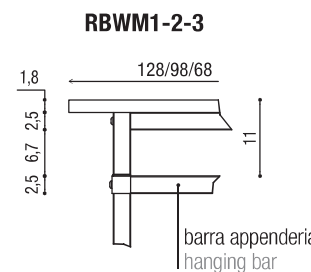

Accessori per stender, mensole
Garment rail accessories, shelves

for RBW1, RBW4, RBWCRE1

for RBW3, RBWCRE3

for RBW2, RBWCRE2

for RBWC1, RBWCCRE1

for RBWC3, RBWCCRE3

for RBWC2, RBWCCRE2

barra appenderia
hanging bar

barra appenderia
hanging bar

RBWM1	N	S	L
PAINTED BASIC	€ 137,50	€ 148,50	€ 165,00
SHINY BASIC	€ 169,50	€ 180,50	€ 197,00
BRUSHED BASIC	€ 194,00	€ 206,00	€ 224,00

RBWM1V-35	N	S	L
PAINTED BASIC	€ 137,50	€ 148,50	€ 165,00
SHINY BASIC	€ 169,50	€ 180,50	€ 197,00
BRUSHED BASIC	€ 194,00	€ 206,00	€ 224,00