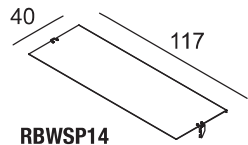

Accessori per sistema a parete, mensole in metallo
Wall system accessories, metal shelves

RBWSP14	
PAINTED BASIC	€ 132,00