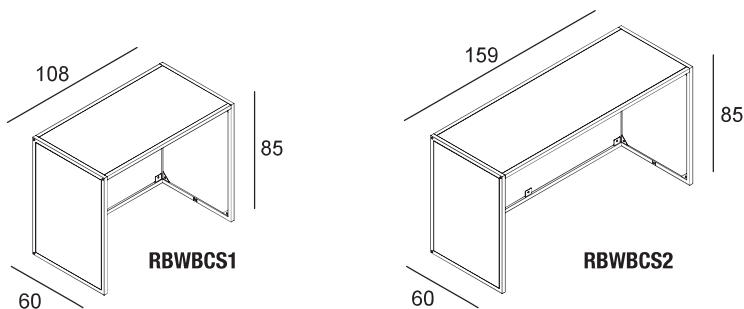

Counter, scocca esterna
Counter, external cover