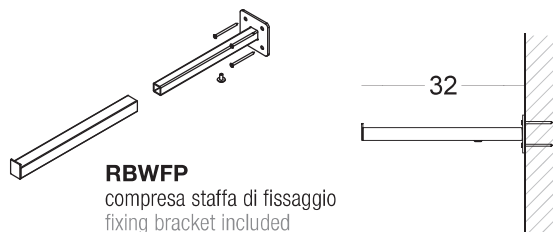

RBWFP
compresa staffa di fissaggio
fixing bracket included