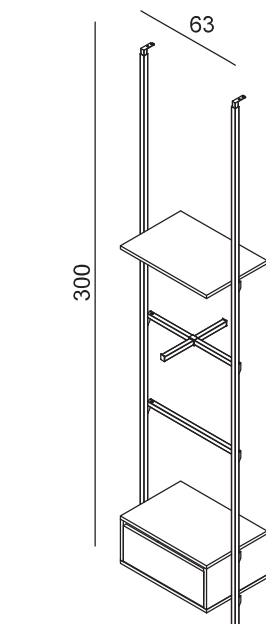

Sistema pavimento soffitto
Floor-to-ceiling system

RBWSPS
montante in metallo con cremagliera posteriore compreso di canocchiale di fissaggio a soffitto e piedino regolabile
metal upright with rack on back including ceiling fixing element and adjustable foot

è raccomandato il fissaggio del piedino regolabile al pavimento
is recommended to fixing the adjustable foot to the floor

RBWSPS	
PAINTED BASIC	€ 189,00

per finiture metallo SPECIAL **+10%** rispetto alla finitura metallo BASIC for SPECIAL metal finishes **+10%** on BASIC metal finishes

! finiture galvaniche non disponibili per limiti tecnici **!**
galvanic finishes not available due to technical limitations