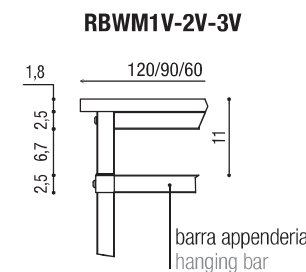

Accessori per stender, mensole
Garment rail accessories, shelves

for RBW1, RBW4, RBWCRE1

for RBW3, RBWCRE3

for RBW2, RBWCRE2

for RBWC1, RBWCCRE1

for RBWC3, RBWCCRE3

for RBWC2, RBWCCRE2

barra appenderia
hanging bar

barra appenderia
hanging bar

RBWM1	N	S	L
PAINTED BASIC	€ 137,50	€ 148,50	€ 165,00
SHINY BASIC	€ 169,50	€ 180,50	€ 197,00
BRUSHED BASIC	€ 194,00	€ 206,00	€ 224,00

RBWM1V-35	N	S	L
PAINTED BASIC	€ 137,50	€ 148,50	€ 165,00
SHINY BASIC	€ 169,50	€ 180,50	€ 197,00
BRUSHED BASIC	€ 194,00	€ 206,00	€ 224,00