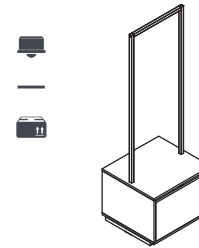

Stender con cassetto
Garment rail with drawer

RBWC2	N	S	L
PAINTED BASIC	€ 530,50	€ 576,00	€ 655,00
SHINY BASIC	€ 634,50	€ 684,00	€ 766,00
BRUSHED BASIC	€ 772,50	€ 826,00	€ 911,00

RBWC2H	N	S	L
PAINTED BASIC	€ 570,00	€ 616,50	€ 697,50
SHINY BASIC	€ 696,00	€ 747,50	€ 830,50
BRUSHED BASIC	€ 835,00	€ 891,00	€ 977,00

RBWPLEX2
protezione plex
barra appenderia
plex protection for
hanging bar
+10,50 €