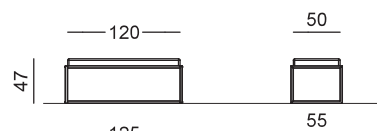

per finiture metallo SPECIAL +10% rispetto alla finitura metallo BASIC for SPECIAL metal finishes +10% on BASIC metal finishes

Sedute
Seats

RBWS1

RBWS2

RBWS1	
PAINTED BASIC	€ 468,50
SHINY BASIC	€ 668,00
BRUSHED BASIC	€ 742,50