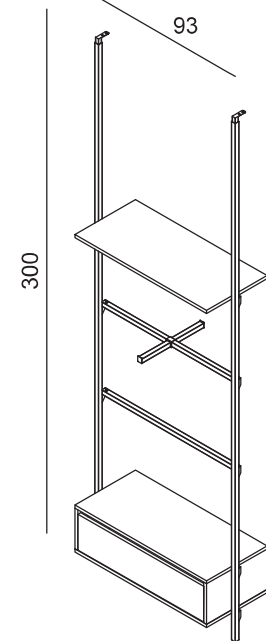

Sistema pavimento soffitto
Floor-to-ceiling system

RBWSPS
montante in metallo con cremagliera posteriore compreso di canocchiale di fissaggio a soffitto e piedino regolabile
metal upright with rack on back including ceiling fixing element and adjustable foot

è raccomandato il fissaggio del piedino regolabile al pavimento
is recommended to fixing the adjustable foot to the floor

RBWSPS	
PAINTED BASIC	€ 189,00

per finiture metallo SPECIAL **+10%** rispetto alla finitura metallo BASIC for SPECIAL metal finishes **+10%** on BASIC metal finishes

! finiture galvaniche non disponibili per limiti tecnici **!**
galvanic finishes not available due to technical limitations