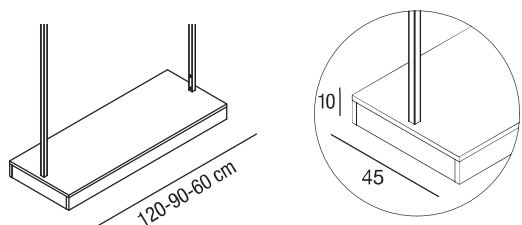

Accessori per stender, base h10cm [...-B10]
Garment rail accessories, h10cm base