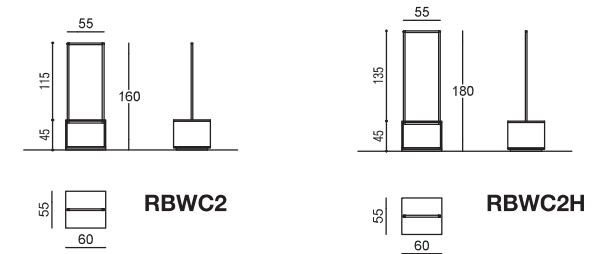

Stender con cassetto
Garment rail with drawer

RBWC2	N	S	L
PAINTED BASIC	€ 530,50	€ 576,00	€ 655,00
SHINY BASIC	€ 634,50	€ 684,00	€ 766,00
BRUSHED BASIC	€ 772,50	€ 826,00	€ 911,00

RBWC2H	N	S	L
PAINTED BASIC	€ 570,00	€ 616,50	€ 697,50
SHINY BASIC	€ 696,00	€ 747,50	€ 830,50
BRUSHED BASIC	€ 835,00	€ 891,00	€ 977,00

RBWPLEX2
protezione plex
barra appenderia
plex protection for
hanging bar
+10,50 €