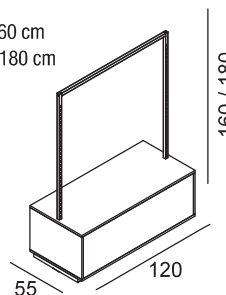

RBWCCRE1 = h160 cm
RBWCCRE1H = h180 cm