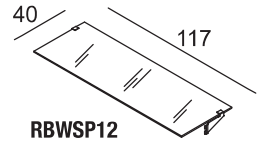

Accessori per sistema a parete, mensole in vetro
Wall system accessories, glass shelves

RBWSP12	V	VF
PAINTED BASIC	€ 86,50	€ 111,50
SHINY BASIC	€ 94,00	€ 123,00
BRUSHED BASIC	€ 100,00	€ 130,50