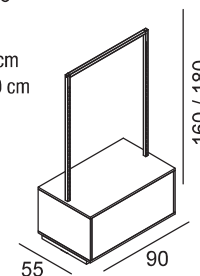

accessori non inclusi accessories not included

RBWCCRE1	N	S	L
PAINTED BASIC	€ 706,50	€ 777,50	€ 881,00
SHINY BASIC	€ 811,50	€ 885,50	€ 992,00
BRUSHED BASIC	€ 949,50	€ 1.028,50	€ 1.137,00

RBWCCRE1H	N	S	L
PAINTED BASIC	€ 746,00	€ 818,50	€ 923,00
SHINY BASIC	€ 873,00	€ 949,50	€ 1.056,50
BRUSHED BASIC	€ 1.012,00	€ 1.092,50	€ 1.202,50

RBWCCRE3 = h160 cm
RBWCCRE3H = h180 cm