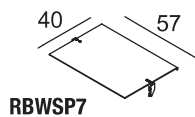

Accessori per sistema a parete, mensole in metallo
Wall system accessories, metal shelves

RBWSP14	
PAINTED BASIC	€ 132,00

RBWSP3	
PAINTED BASIC	€ 103,00

RBWSP7	
PAINTED BASIC	€ 79,50

per finiture metallo SPECIAL +10% rispetto alla finitura metallo BASIC for SPECIAL metal finishes +10% on BASIC metal finishes