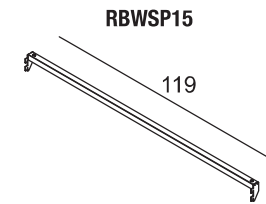

Accessori per sistema a parete, appenderie in metallo
Wall system accessories, metal hanging rails

appendiera capo spalla
hanging bar