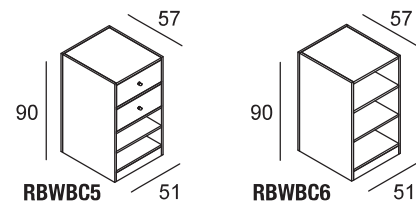

RBWBC1	N	S
	€ 427,00	€ 501,00

RBWBC2	N	S
	€ 475,50	€ 534,50

RBWBC3	N	S
	€ 427,00	€ 501,00

RBWBC4	N	S
	€ 427,00	€ 501,00