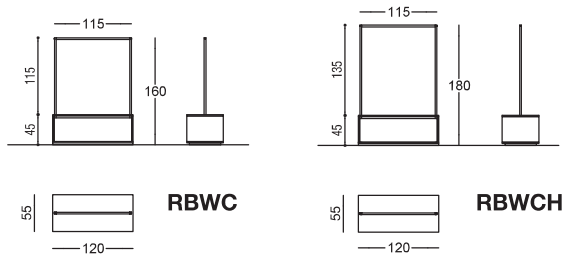

Stender con cassetto
Garment rail with drawer

RBWC	N	S	L
PAINTED BASIC	€ 645,50	€ 715,00	€ 817,50
SHINY BASIC	€ 751,00	€ 823,50	€ 927,50
BRUSHED BASIC	€ 889,00	€ 966,00	€ 1.073,00

RBWCH	N	S	L
PAINTED BASIC	€ 685,50	€ 756,00	€ 859,50
SHINY BASIC	€ 812,50	€ 887,00	€ 993,00
BRUSHED BASIC	€ 951,50	€ 1.030,00	€ 1.138,50

RBWPLEX
protezione plex
barra appenderia
plex protection for
hanging bar
+13,00 €

per finiture metallo SPECIAL +10% rispetto alla finitura metallo BASIC for SPECIAL metal finishes +10% on BASIC metal finishes