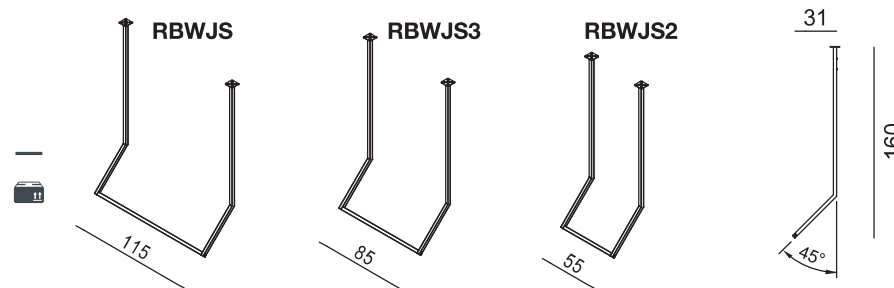

Stender a soffitto inclinati
Sloping roof garment rails

per finiture metallo SPECIAL +10% rispetto alla finitura metallo BASIC
for SPECIAL metal finishes +10% on BASIC metal finishes