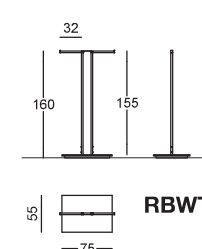

RBWT / RBWT-B10	N	S	L
PAINTED BASIC	€ 287,50	€ 303,00	€ 315,00
SHINY BASIC	€ 406,50	€ 425,00	€ 439,50
BRUSHED BASIC	€ 481,00	€ 502,00	€ 519,00

RBWTH / RBWTH-B10	N	S	L
PAINTED BASIC	€ 337,00	€ 354,00	€ 367,00
SHINY BASIC	€ 456,00	€ 476,00	€ 492,00
BRUSHED BASIC	€ 530,50	€ 553,00	€ 571,00

RBWPLEXT
protezione plex
barra appenderia
plex protection for
hanging bar
+13,00 €

per finiture metallo SPECIAL +10% rispetto alla finitura metallo BASIC for SPECIAL metal finishes +10% on BASIC metal finishes