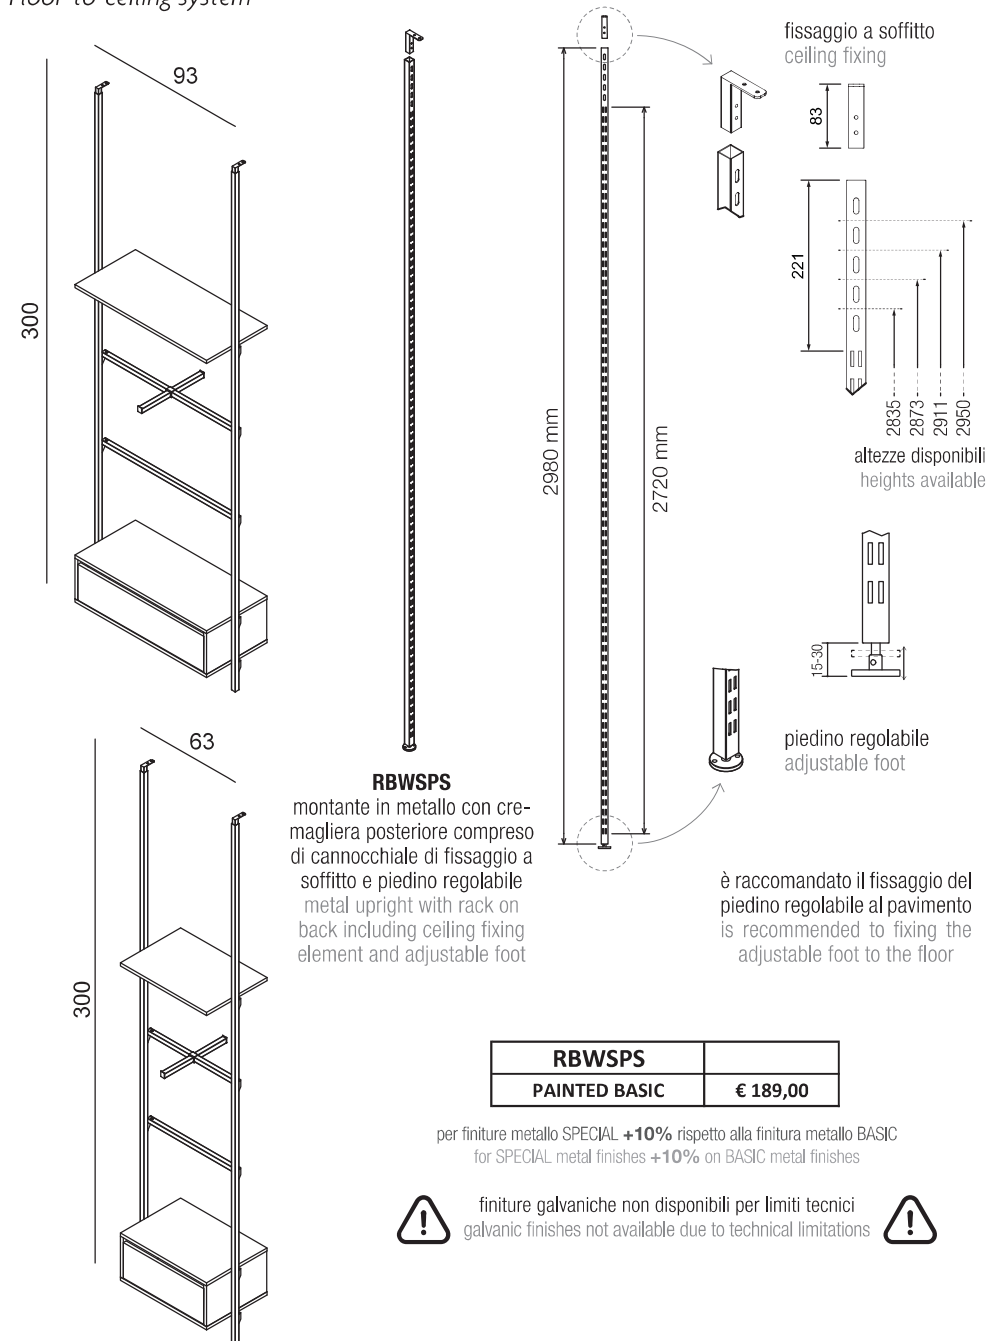

Sistema pavimento soffitto
Floor-to-ceiling system

RBWSPS
montante in metallo con cremagliera posteriore compreso di canocchiale di fissaggio a soffitto e piedino regolabile
metal upright with rack on back including ceiling fixing element and adjustable foot

è raccomandato il fissaggio del piedino regolabile al pavimento
is recommended to fixing the adjustable foot to the floor

RBWSPS	
PAINTED BASIC	€ 189,00

per finiture metallo SPECIAL **+10%** rispetto alla finitura metallo BASIC for SPECIAL metal finishes **+10%** on BASIC metal finishes

! finiture galvaniche non disponibili per limiti tecnici **!**
galvanic finishes not available due to technical limitations