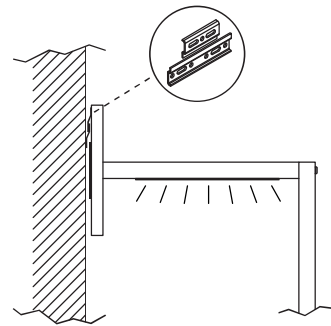

RBWFAS
fasce di copertura per passaggio cavi comprese di staffe per fissaggio montante e staffe per fissaggio a parete
covering bands for cable passage including brackets for upright fixing and brackets for wall fixing

RBWFAS	N	S	L
ml	€ 130,00	€ 139,50	€ 153,50

Il metro lineare comprende fascia alta e bassa
The linear meters includes high and low covering bands