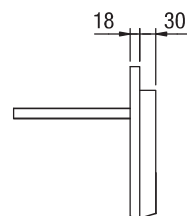

Accessori per sistema a parete, mensole in nobilitato
Wall system accessories, chipboard shelves

traverso di rinforzo (solo per RBWSP13)
reinforcement tube (only for RBWSP13)

RBWSP13	N	S	L
PAINTED BASIC	€ 92,00	€ 100,50	€ 118,50
SHINY BASIC	€ 116,00	€ 129,00	€ 150,00
BRUSHED BASIC	€ 125,00	€ 138,00	€ 160,00