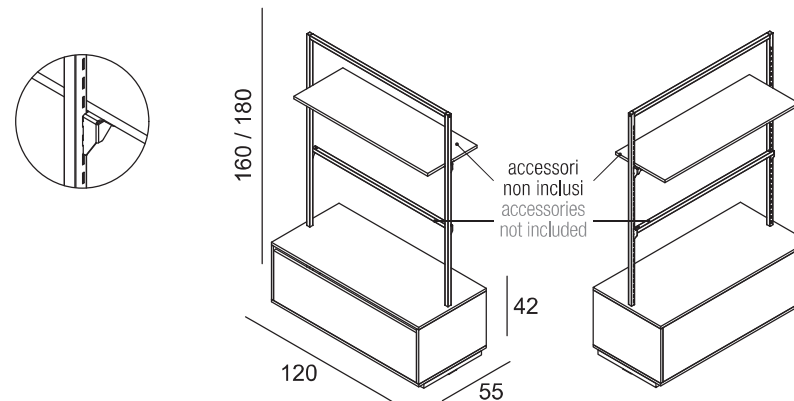

Stender cremaglierato con cassetto
Garment rail with rack and drawer