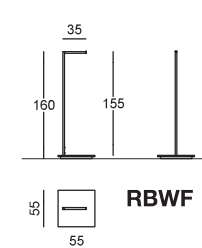

RBWF / RBWF-B10	N	S	L
PAINTED BASIC	€ 194,00	€ 205,00	€ 217,00
SHINY BASIC	€ 261,00	€ 276,50	€ 288,50
BRUSHED BASIC	€ 311,50	€ 328,00	€ 341,50

RBWFH / RBWFH-B10	N	S	L
PAINTED BASIC	€ 219,00	€ 231,00	€ 243,50
SHINY BASIC	€ 286,00	€ 302,00	€ 314,50
BRUSHED BASIC	€ 336,00	€ 353,00	€ 367,00

RBWPLEXF
protezione plex
barra appenderia
plex protection for
hanging bar
+6,50 €

per finiture metallo SPECIAL +10% rispetto alla finitura metallo BASIC for SPECIAL metal finishes +10% on BASIC metal finishes