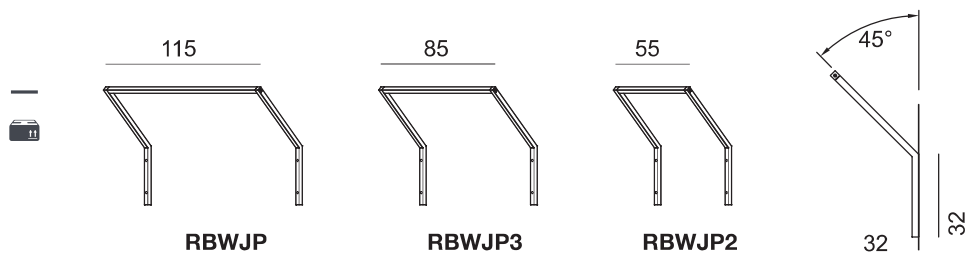

RBWJP		RBWJP3		RBWJP2	
PAINTED BASIC	€ 187,50	PAINTED BASIC	€ 181,50	PAINTED BASIC	€ 175,00
SHINY BASIC	€ 262,50	SHINY BASIC	€ 256,50	SHINY BASIC	€ 249,50
BRUSHED BASIC	€ 424,50	BRUSHED BASIC	€ 418,50	BRUSHED BASIC	€ 412,50

RBWPLEXJ +13,00 €

RBWPLEXJ +10,50 €

RBWPLEXJ +10,50 €

per finiture metallo SPECIAL +10% rispetto alla finitura metallo BASIC for SPECIAL metal finishes +10% on BASIC metal finishes

RBWFP	
PAINTED BASIC	€ 57,50
SHINY BASIC	€ 76,50
BRUSHED BASIC	€ 86,50