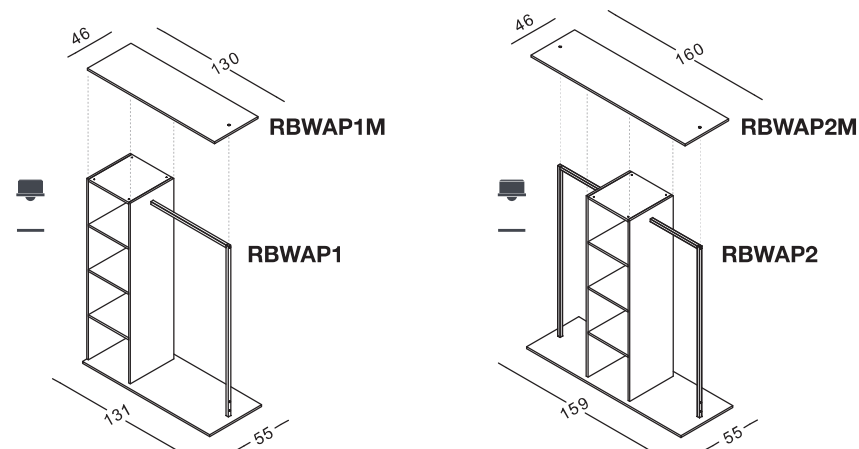

Elementi appeso-piegato
Elements for folded and hanging garments

per finiture metallo SPECIAL +5% rispetto alla finitura metallo BASIC for SPECIAL metal finishes +5% on BASIC metal finishes

RBWAP1	N	S	L
PAINTED BASIC	€ 573,00	€ 635,00	€ 777,00
SHINY BASIC	€ 662,00	€ 729,00	€ 851,00
BRUSHED BASIC	€ 765,00	€ 835,00	€ 959,00

RBWPLEXAP1
protezione plex
barra appenderia
plex protection
for hanging bar
+13,00 €

RBWAP2	N	S	L
PAINTED BASIC	€ 686,50	€ 752,50	€ 891,00
SHINY BASIC	€ 786,50	€ 855,00	€ 996,00
BRUSHED BASIC	€ 911,00	€ 984,00	€ 1.127,00

RBWPLEXAP2
protezione plex
barra appenderia
plex protection
for hanging bar
+16,00 €

per finiture metallo SPECIAL +10% rispetto alla finitura metallo BASIC for SPECIAL metal finishes +10% on BASIC metal finishes

RBWAP1M	N	S	L
PAINTED BASIC	€ 87,50	€ 97,00	€ 118,50
SHINY BASIC	€ 112,50	€ 123,00	€ 145,00
BRUSHED BASIC	€ 125,50	€ 136,00	€ 158,50

RBWAP2M	N	S	L
PAINTED BASIC	€ 132,00	€ 142,50	€ 171,50
SHINY BASIC	€ 169,50	€ 180,50	€ 210,00
BRUSHED BASIC	€ 181,50	€ 193,50	€ 223,50