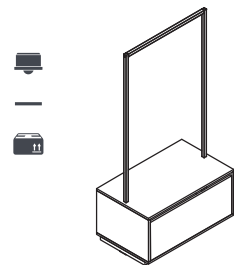

RBWC3	N	S	L
PAINTED BASIC	€ 581,50	€ 633,00	€ 717,50
SHINY BASIC	€ 686,50	€ 741,00	€ 828,50
BRUSHED BASIC	€ 825,00	€ 884,00	€ 973,50

RBWC3H	N	S	L
PAINTED BASIC	€ 621,00	€ 674,50	€ 759,50
SHINY BASIC	€ 748,00	€ 805,00	€ 893,00
BRUSHED BASIC	€ 887,50	€ 948,00	€ 1.039,00

RBWPLEX3
protezione plex
barra appenderia
plex protection for
hanging bar
+10,50 €

per finiture metallo SPECIAL +10% rispetto alla finitura metallo BASIC for SPECIAL metal finishes +10% on BASIC metal finishes