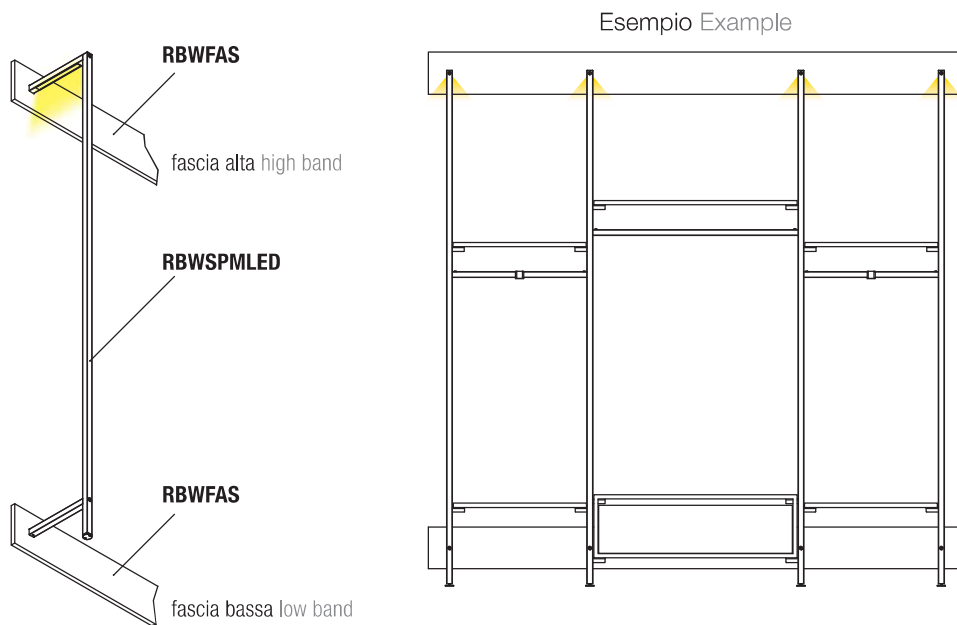

	PAINTED BASIC	SHINY BASIC	BRUSHED BASIC
RBWSPMSC	€ 24,00	€ 54,00	€ 59,50
RBWSPMSCNC	€ 11,00	€ 38,00	€ 43,50

Sistema a parete, con barra led su traverso
Wall system, with led bar on beam element

RBWSPMLED	
PAINTED BASIC	€ 214,00
SHINY BASIC	€ 356,50
BRUSHED BASIC	€ 451,50