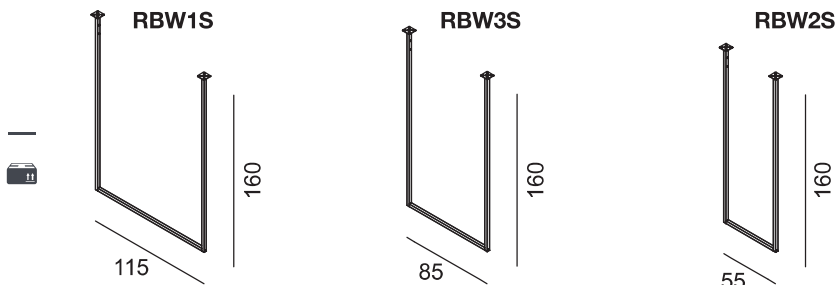

KITRUOTERBW10	
	€ 32,50

portata 60 kg payload 60 kg

WHEELY CASTOR

Stender a soffitto
Roof garment rails

per finiture metallo SPECIAL +10% rispetto alla finitura metallo BASIC
for SPECIAL metal finishes +10% on BASIC metal finishes