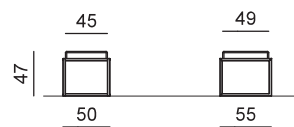

Sedute
Seats

RBWS2

RBWS1	
PAINTED BASIC	€ 468,50
SHINY BASIC	€ 668,00
BRUSHED BASIC	€ 742,50

RBWS2	
PAINTED BASIC	€ 556,00
SHINY BASIC	€ 761,50
BRUSHED BASIC	€ 867,50

per finiture metallo SPECIAL **+10%** rispetto alla finitura metallo BASIC
for SPECIAL metal finishes **+10%** on BASIC metal finishes

Pedane
Platforms

RBWP1	N	S	L
PAINTED BASIC	€ 306,50	€ 329,00	€ 348,50
SHINY BASIC	€ 499,00	€ 527,50	€ 551,00
BRUSHED BASIC	€ 661,50	€ 694,50	€ 721,00

RBWP2	N	S	L
PAINTED BASIC	€ 331,50	€ 354,00	€ 374,00
SHINY BASIC	€ 524,50	€ 553,50	€ 577,00
BRUSHED BASIC	€ 686,50	€ 720,00	€ 747,50

per finiture metallo SPECIAL **+10%** rispetto alla finitura metallo BASIC
for SPECIAL metal finishes **+10%** on BASIC metal finishes