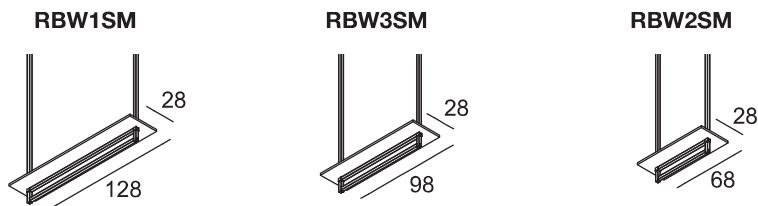

RBW1S		RBW3S		RBW2S	
PAINTED BASIC	€ 157,00	PAINTED BASIC	€ 150,50	PAINTED BASIC	€ 144,00
SHINY BASIC	€ 269,00	SHINY BASIC	€ 262,50	SHINY BASIC	€ 256,00
BRUSHED BASIC	€ 406,50	BRUSHED BASIC	€ 400,00	BRUSHED BASIC	€ 393,50

RBWPLEX +13,00 €

RBWPLEX3 +10,50 €

RBWPLEX2 +10,50 €

Mensole per stender a soffitto
Shelves for roof garment rail

per finiture metallo SPECIAL +10% rispetto alla finitura metallo BASIC
for SPECIAL metal finishes +10% on BASIC metal finishes