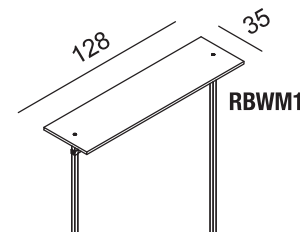

Accessori per stender, mensole
Garment rail accessories, shelves

for RBW1, RBW4, RBWCRE1