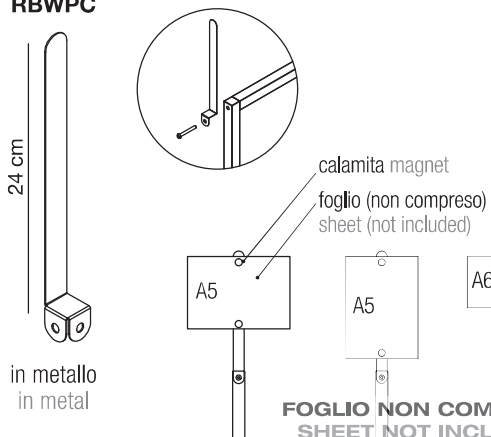

Accessori per stender, base h10cm [...-B10]
Garment rail accessories, h10cm base

Opzione base h10 cm stender
Optional base h10 cm garment rail

Accessori per stender, stopper grucce
Garment rail accessories, stopper for hangers

per finiture metallo SPECIAL +10% rispetto alla finitura metallo BASIC
for SPECIAL metal finishes +10% on BASIC metal finishes

RBWSTOP

prezzo per n.1 stopper
price for n.1 stopper

RBWSTOP	
PAINTED BASIC	€ 8,50
SHINY BASIC	€ 10,00
BRUSHED BASIC	€ 10,00

Accessori per stender, porta prezzo
Garment rail accessories, card holder

per finiture metallo SPECIAL +10% rispetto alla finitura metallo BASIC
for SPECIAL metal finishes +10% on BASIC metal finishes

RBWPC

prezzo per n.1 porta prezzo
price for n.1 card holder

RBWPC	
PAINTED BASIC	€ 19,50
SHINY BASIC	€ 23,00
BRUSHED BASIC	€ 25,50

compreso di n.2 calamite, foglio non incluso
n.2 magnets included, sheet not included

Accessori per stender, ruote
Garment rail accessories, castors

ruote a vista di design
visible design castors

kit 4 ruote 4 castors kit

RBWRK-H78	
BLACK/WHITE	€ 63,00
SHINY BRASS	€ 87,50
SHINY COPPER	€ 87,50

portata 120 kg payload 120 kg

ruote a scomparsa
hidden castors

kit 4 ruote 4 castors kit

KITRUOTERBW	
	€ 13,00

portata 80 kg payload 80 kg

ruote a scomparsa per base h10
hidden castors for h10 base

kit 4 ruote 4 castors kit

KITRUOTERBW10	
	€ 32,50

portata 60 kg payload 60 kg

WHEELY CASTOR