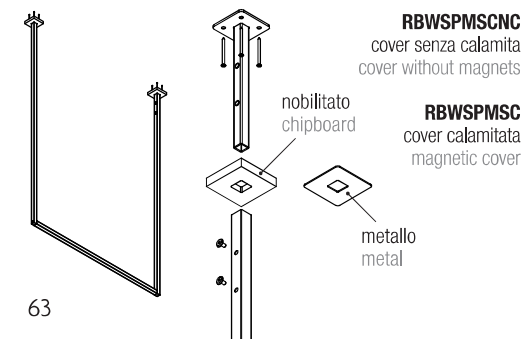

Coppia cover staffa
Pair of bracket covers

nobilitato chipboard	N	S	L
RBWSPMSC	€ 32,50	€ 35,00	€ 37,00
RBWSPMSCNC	€ 19,50	€ 22,00	€ 23,50

metallo / metal	PAINTED BASIC	SHINY BASIC	BRUSHED BASIC
RBWSPMSC	€ 24,00	€ 54,00	€ 59,50
RBWSPMSCNC	€ 11,00	€ 38,00	€ 43,50