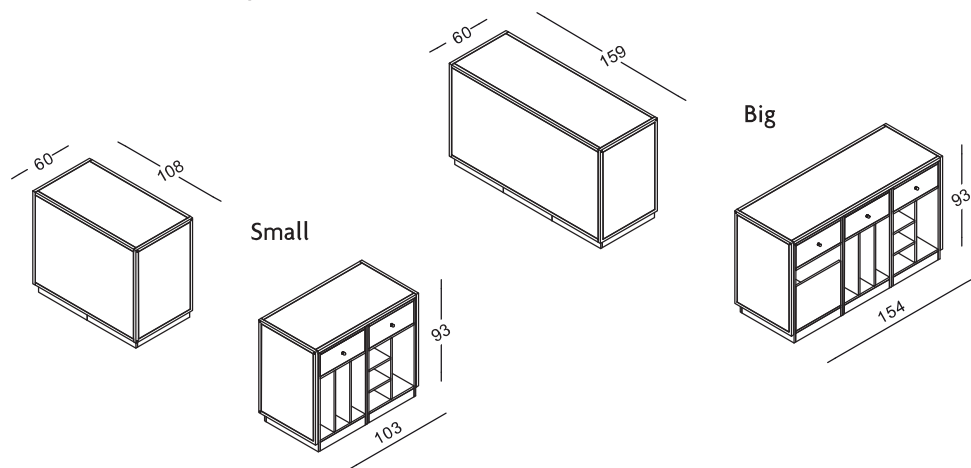

Counter, small e big
Counters, small and big