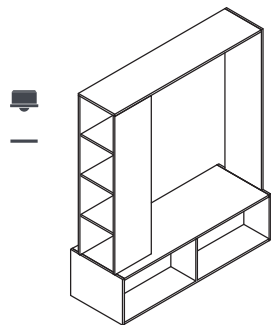

RBWPLEXAP7

protezione plex
barra appenderia
plex protection
for hanging bar
+13,00 €

per finiture metallo SPECIAL +5% rispetto alla finitura metallo BASIC for SPECIAL metal finishes +5% on BASIC metal finishes

RBWAP8