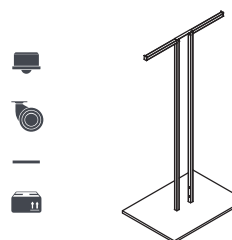

RBWT / RBWT-B10	N	S	L
PAINTED BASIC	€ 287,50	€ 303,00	€ 315,00
SHINY BASIC	€ 406,50	€ 425,00	€ 439,50
BRUSHED BASIC	€ 481,00	€ 502,00	€ 519,00

RBWTH / RBWTH-B10	N	S	L
PAINTED BASIC	€ 337,00	€ 354,00	€ 367,00
SHINY BASIC	€ 456,00	€ 476,00	€ 492,00
BRUSHED BASIC	€ 530,50	€ 553,00	€ 571,00

RBWPLEXT
protezione plex
barra appenderia
plex protection for
hanging bar
+13,00 €

per finiture metallo SPECIAL +10% rispetto alla finitura metallo BASIC for SPECIAL metal finishes +10% on BASIC metal finishes