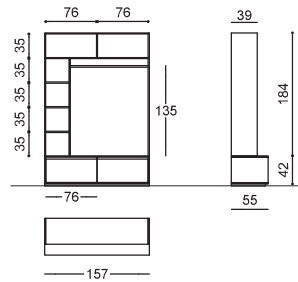

Elementi appeso-piegato

Elements for folded and hanging garments

RBWAP7DX-SX	N	S	L
PAINTED BASIC	€ 1.329,00	€ 1.555,50	€ 1.874,00
SHINY BASIC	€ 1.360,00	€ 1.588,00	€ 1.906,50
BRUSHED BASIC	€ 1.398,00	€ 1.626,00	€ 1.946,00

RBWPLEXAP7

protezione plex
barra appenderia
plex protection
for hanging bar
+13,00 €

per finiture metallo SPECIAL +5% rispetto alla finitura metallo BASIC for SPECIAL metal finishes +5% on BASIC metal finishes

RBWAP8	N	S	L
PAINTED BASIC	€ 955,00	€ 1.138,00	€ 1.409,00
SHINY BASIC	€ 985,50	€ 1.170,50	€ 1.442,00
BRUSHED BASIC	€ 1.023,50	€ 1.208,50	€ 1.480,50

RBWPLEXAP8

protezione plex
barra appenderia
plex protection
for hanging bar
+13,00 €

per finiture metallo SPECIAL +5% rispetto alla finitura metallo BASIC for SPECIAL metal finishes +5% on BASIC metal finishes

Elementi espositivi da parete e da terra

Wall displays for wall and floor elements

Fissaggio con attaccaglie
metalliche (comprese)
Fixing with metal rails (included)