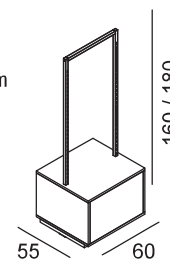

RBWCCRE3	N	S	L
PAINTED BASIC	€ 642,00	€ 695,50	€ 781,50
SHINY BASIC	€ 747,00	€ 804,00	€ 892,00
BRUSHED BASIC	€ 885,50	€ 946,50	€ 1.037,00

RBWCCRE3H	N	S	L
PAINTED BASIC	€ 681,50	€ 736,50	€ 823,00
SHINY BASIC	€ 808,50	€ 867,50	€ 956,50
BRUSHED BASIC	€ 948,00	€ 1.011,00	€ 1.102,50

RBWCCRE2 = h160 cm
RBWCCRE2H = h180 cm