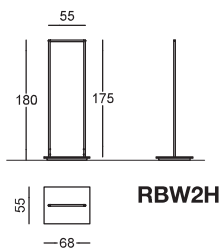

Stender
Garment rails

RBW2 / RBW2-B10	N	S	L
PAINTED BASIC	€ 280,00	€ 305,00	€ 335,00
SHINY BASIC	€ 375,50	€ 403,50	€ 435,50
BRUSHED BASIC	€ 501,50	€ 533,50	€ 567,00

RBW2H / RBW2H-B10	N	S	L
PAINTED BASIC	€ 316,00	€ 342,50	€ 373,00
SHINY BASIC	€ 431,50	€ 461,50	€ 494,50
BRUSHED BASIC	€ 558,00	€ 592,00	€ 627,00

RBWPLEX2
protezione plex
barra appenderia
plex protection for
hanging bar
+10,50 €

per finiture metallo SPECIAL +10% rispetto alla finitura metallo BASIC for SPECIAL metal finishes +10% on BASIC metal finishes

Stender
Garment rails

Accessori per stender: vedi alla fine della sezione
Accessories for garment rails: see at the end of this section