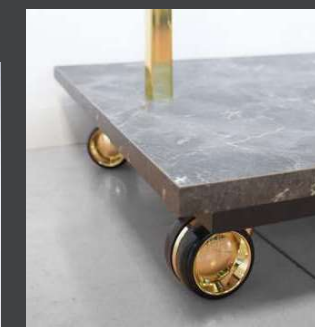

WHEELY CASTOR