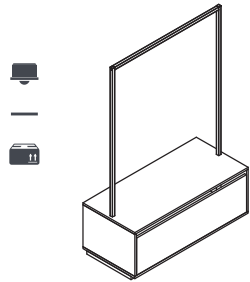

Stender con cassetto
Garment rail with drawer

RBWC	N	S	L
PAINTED BASIC	€ 645,50	€ 715,00	€ 817,50
SHINY BASIC	€ 751,00	€ 823,50	€ 927,50
BRUSHED BASIC	€ 889,00	€ 966,00	€ 1.073,00

RBWCH	N	S	L
PAINTED BASIC	€ 685,50	€ 756,00	€ 859,50
SHINY BASIC	€ 812,50	€ 887,00	€ 993,00
BRUSHED BASIC	€ 951,50	€ 1.030,00	€ 1.138,50

RBWPLEX
protezione plex
barra appenderia
plex protection for
hanging bar
+13,00 €

per finiture metallo SPECIAL +10% rispetto alla finitura metallo BASIC for SPECIAL metal finishes +10% on BASIC metal finishes