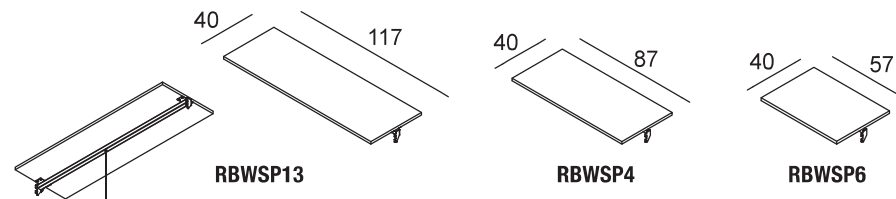

Accessori per sistema a parete, mensole in nobilitato
Wall system accessories, chipboard shelves

traverso di rinforzo (solo per RBWSP13)
reinforcement tube (only for RBWSP13)

RBWSP13	N	S	L
PAINTED BASIC	€ 92,00	€ 100,50	€ 118,50
SHINY BASIC	€ 116,00	€ 129,00	€ 150,00
BRUSHED BASIC	€ 125,00	€ 138,00	€ 160,00

RBWSP4	N	S	L
PAINTED BASIC	€ 53,00	€ 62,50	€ 86,50
SHINY BASIC	€ 65,50	€ 75,50	€ 99,00
BRUSHED BASIC	€ 78,00	€ 88,50	€ 112,00

RBWSP6	N	S	L
PAINTED BASIC	€ 51,00	€ 56,00	€ 69,00
SHINY BASIC	€ 58,00	€ 65,00	€ 82,00
BRUSHED BASIC	€ 70,50	€ 78,00	€ 96,00

per finiture metallo SPECIAL +10% rispetto alla finitura metallo BASIC for SPECIAL metal finishes +10% on BASIC metal finishes