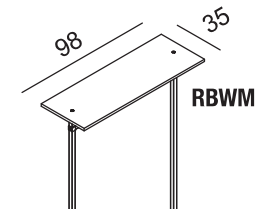

for RBW3, RBWCRE3