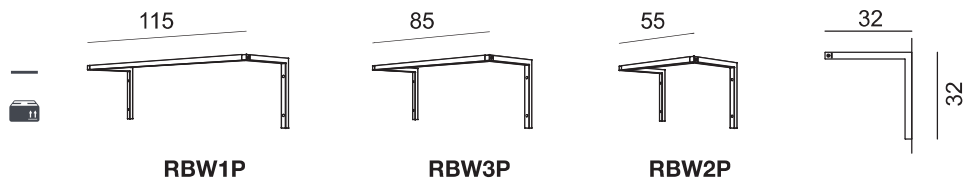

Stender a parete
Wall garment rails

RBW1P		RBW3P		RBW2P	
PAINTED BASIC	€ 175,00	PAINTED BASIC	€ 169,50	PAINTED BASIC	€ 163,00
SHINY BASIC	€ 249,50	SHINY BASIC	€ 244,50	SHINY BASIC	€ 237,50
BRUSHED BASIC	€ 412,50	BRUSHED BASIC	€ 406,50	BRUSHED BASIC	€ 400,00

RBWPLEX +13,00 €

RBWPLEX3 +10,50 €

RBWPLEX2 +10,50 €

per finiture metallo SPECIAL +10% rispetto alla finitura metallo BASIC for SPECIAL metal finishes +10% on BASIC metal finishes