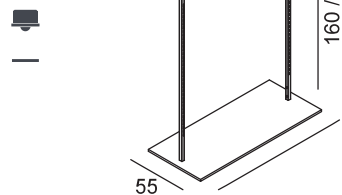

accessori non inclusi accessories not included

RBWCRE1	N	S	L
PAINTED BASIC	€ 346,00	€ 373,00	€ 404,00
SHINY BASIC	€ 441,50	€ 471,50	€ 505,00
BRUSHED BASIC	€ 567,00	€ 601,50	€ 636,50

RBWCRE1H	N	S	L
PAINTED BASIC	€ 421,50	€ 451,00	€ 484,00
SHINY BASIC	€ 565,50	€ 599,50	€ 635,50
BRUSHED BASIC	€ 691,50	€ 729,00	€ 767,50

RBWCRE3 = h160 cm
RBWCRE3H = h180 cm