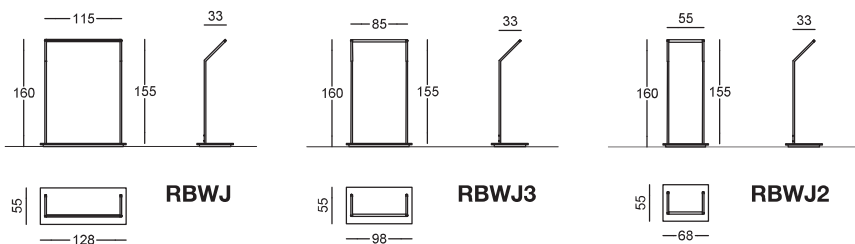

Stender inclinati
Sloping garment rails

RBWJ / RBWJ-B10	N	S	L
PAINTED BASIC	€ 356,00	€ 384,00	€ 415,00
SHINY BASIC	€ 605,50	€ 641,00	€ 677,00
BRUSHED BASIC	€ 730,50	€ 769,00	€ 807,50

RBWPLEXJ
protezione plex
barra appenderia
plex protection for
hanging bar
+13,00 €

RBWJ3 / RBWJ3-B10	N	S	L
PAINTED BASIC	€ 350,50	€ 378,50	€ 409,00
SHINY BASIC	€ 600,00	€ 635,00	€ 671,00
BRUSHED BASIC	€ 725,00	€ 763,50	€ 802,50

RBWPLEXJ3
protezione plex
barra appenderia
plex protection for
hanging bar
+10,50 €

RBWJ2 / RBWJ2-B10	N	S	L
PAINTED BASIC	€ 345,50	€ 372,50	€ 403,50
SHINY BASIC	€ 595,00	€ 629,50	€ 665,50
BRUSHED BASIC	€ 719,50	€ 758,00	€ 796,50

RBWPLEXJ2
protezione plex
barra appenderia
plex protection for
hanging bar
+10,50 €

-B10

per finiture metallo SPECIAL +10% rispetto alla finitura metallo BASIC for SPECIAL metal finishes +10% on BASIC metal finishes

Stender inclinati
Sloping garment rails

Accessori per stender: vedi alla fine della sezione
Accessories for garment rails: see at the end of this section