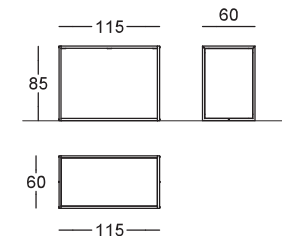

RBWT1-O

tavolo lavoro con
fianchi aperti
work table with
open sides

RBWT1-O	N	S	L
PAINTED BASIC	€ 396,50	€ 425,00	€ 453,00
SHINY BASIC	€ 661,50	€ 694,50	€ 728,00
BRUSHED BASIC	€ 917,50	€ 958,00	€ 996,00