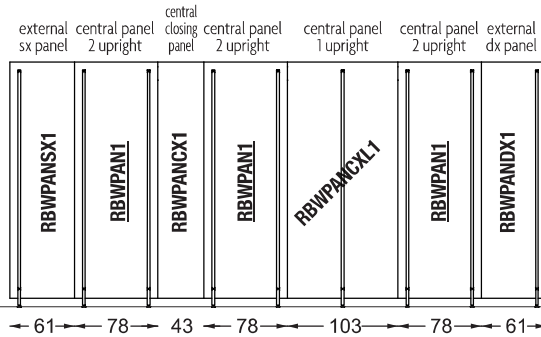

Pannelli posteriori per sistema a parete
Back panels for wall system

SCHEMA MONTANTI PASSO 60 DIAGRAM UPRIGHT PITCH 60

	N	S	L	G
RBWPAN1	€ 368,50	€ 412,00	€ 485,50	€ 693,00
RBWPANCX1	€ 287,50	€ 309,00	€ 354,00	€ 468,50
RBWPANCXL1	€ 374,50	€ 431,50	€ 524,00	€ 818,00
RBWPANSX1	€ 325,00	€ 360,00	€ 393,50	€ 568,50
RBWPANDX1	€ 325,00	€ 360,00	€ 393,50	€ 568,50

Staffe di fissaggio
comprese
Fixing brackets
included