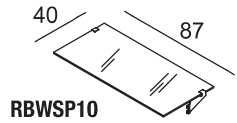

RBWSP10	V	VF
PAINTED BASIC	€ 74,00	€ 97,00
SHINY BASIC	€ 82,00	€ 105,00
BRUSHED BASIC	€ 87,50	€ 110,50