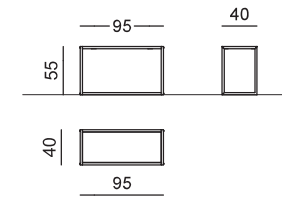

Tavoli
Tables

RBWT3