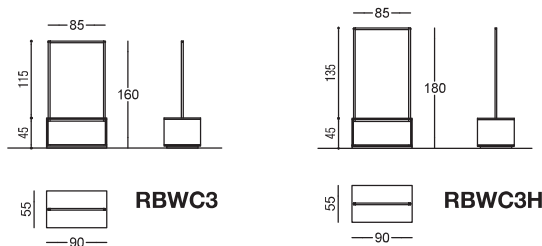

RBWC3	N	S	L
PAINTED BASIC	€ 581,50	€ 633,00	€ 717,50
SHINY BASIC	€ 686,50	€ 741,00	€ 828,50
BRUSHED BASIC	€ 825,00	€ 884,00	€ 973,50

RBWC3H	N	S	L
PAINTED BASIC	€ 621,00	€ 674,50	€ 759,50
SHINY BASIC	€ 748,00	€ 805,00	€ 893,00
BRUSHED BASIC	€ 887,50	€ 948,00	€ 1.039,00

RBWPLEX3
protezione plex
barra appenderia
plex protection for
hanging bar
+10,50 €

per finiture metallo SPECIAL +10% rispetto alla finitura metallo BASIC for SPECIAL metal finishes +10% on BASIC metal finishes