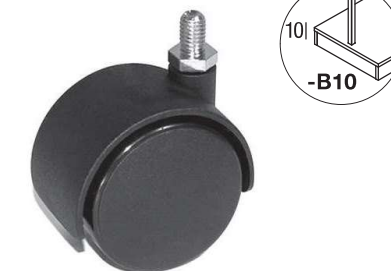

portata 120 kg payload 120 kg

ruote a scomparsa
 hidden castors

kit 4 ruote 4 castors kit

KITRUOTERBW	
	€ 13,00

portata 80 kg payload 80 kg

ruote a scomparsa per base h10
 hidden castors for h10 base

kit 4 ruote 4 castors kit