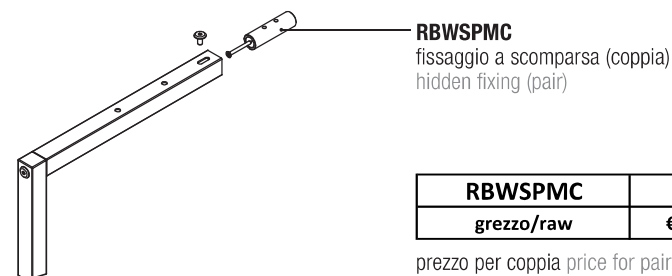

Sistema a parete, fissaggio per parete in muratura
Wall system, fixing for brickwall

n. 2 articoli a montante
n. 2 items each upright

RBWSPMC	
grezzo/raw	€ 13,00

prezzo per coppia price for pair