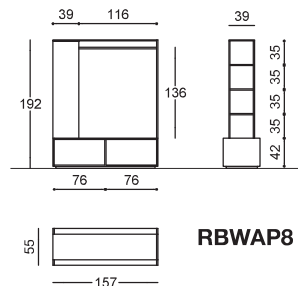

RBWPLEXAP7

protezione plex
barra appenderia
plex protection
for hanging bar
+13,00 €

per finiture metallo SPECIAL +5% rispetto alla finitura metallo BASIC for SPECIAL metal finishes +5% on BASIC metal finishes

RBWAP8