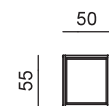

Sedute
Seats

RBWS2

RBWS1	
PAINTED BASIC	€ 468,50
SHINY BASIC	€ 668,00
BRUSHED BASIC	€ 742,50

RBWS2	
PAINTED BASIC	€ 556,00
SHINY BASIC	€ 761,50
BRUSHED BASIC	€ 867,50

per finiture metallo SPECIAL **+10%** rispetto alla finitura metallo BASIC
for SPECIAL metal finishes **+10%** on BASIC metal finishes

Pedane
Platforms

RBWP1	N	S	L
PAINTED BASIC	€ 306,50	€ 329,00	€ 348,50
SHINY BASIC	€ 499,00	€ 527,50	€ 551,00
BRUSHED BASIC	€ 661,50	€ 694,50	€ 721,00

RBWP2	N	S	L
PAINTED BASIC	€ 331,50	€ 354,00	€ 374,00
SHINY BASIC	€ 524,50	€ 553,50	€ 577,00
BRUSHED BASIC	€ 686,50	€ 720,00	€ 747,50

per finiture metallo SPECIAL **+10%** rispetto alla finitura metallo BASIC
for SPECIAL metal finishes **+10%** on BASIC metal finishes