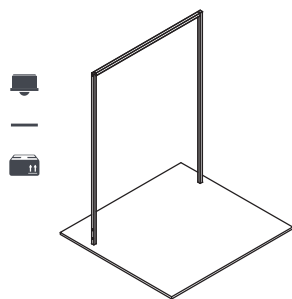

RBW4 / RBW4-B10	N	S	L
PAINTED BASIC	€ 382,50	€ 416,50	€ 453,00
SHINY BASIC	€ 478,00	€ 514,50	€ 553,00
BRUSHED BASIC	€ 604,00	€ 644,50	€ 685,50

RBW4H / RBW4H-B10	N	S	L
PAINTED BASIC	€ 418,00	€ 453,50	€ 490,50
SHINY BASIC	€ 534,50	€ 573,00	€ 612,50
BRUSHED BASIC	€ 660,50	€ 703,00	€ 745,00

RBWPLEX
protezione plex
barra appenderia
plex protection for
hanging bar
+13,00 €

per finiture metallo SPECIAL +10% rispetto alla finitura metallo BASIC for SPECIAL metal finishes +10% on BASIC metal finishes