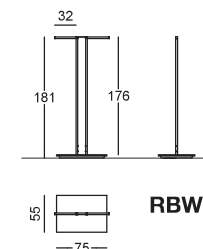

RBWT / RBWT-B10	N	S	L
PAINTED BASIC	€ 287,50	€ 303,00	€ 315,00
SHINY BASIC	€ 406,50	€ 425,00	€ 439,50
BRUSHED BASIC	€ 481,00	€ 502,00	€ 519,00

RBWTH / RBWTH-B10	N	S	L
PAINTED BASIC	€ 337,00	€ 354,00	€ 367,00
SHINY BASIC	€ 456,00	€ 476,00	€ 492,00
BRUSHED BASIC	€ 530,50	€ 553,00	€ 571,00

RBWPLEXT
protezione plex
barra appenderia
plex protection for
hanging bar
+13,00 €

per finiture metallo SPECIAL +10% rispetto alla finitura metallo BASIC for SPECIAL metal finishes +10% on BASIC metal finishes