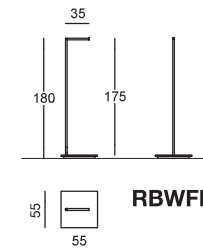

RBWF / RBWF-B10	N	S	L
PAINTED BASIC	€ 194,00	€ 205,00	€ 217,00
SHINY BASIC	€ 261,00	€ 276,50	€ 288,50
BRUSHED BASIC	€ 311,50	€ 328,00	€ 341,50

RBWFH / RBWFH-B10	N	S	L
PAINTED BASIC	€ 219,00	€ 231,00	€ 243,50
SHINY BASIC	€ 286,00	€ 302,00	€ 314,50
BRUSHED BASIC	€ 336,00	€ 353,00	€ 367,00

RBWPLEXF
protezione plex
barra appenderia
plex protection for
hanging bar
+6,50 €

per finiture metallo SPECIAL +10% rispetto alla finitura metallo BASIC for SPECIAL metal finishes +10% on BASIC metal finishes