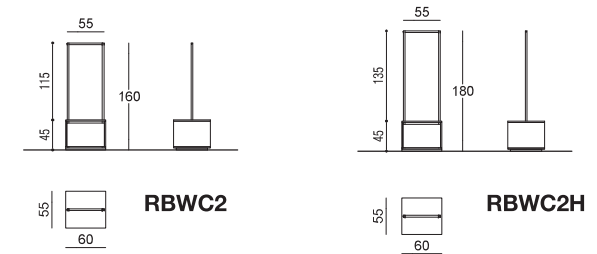

Stender con cassetto
Garment rail with drawer

RBWC2	N	S	L
PAINTED BASIC	€ 482,00	€ 508,00	€ 567,00
SHINY BASIC	€ 576,50	€ 603,50	€ 663,00
BRUSHED BASIC	€ 702,00	€ 729,00	€ 788,50

RBWC2H	N	S	L
PAINTED BASIC	€ 518,00	€ 544,00	€ 603,50
SHINY BASIC	€ 632,50	€ 659,50	€ 719,00
BRUSHED BASIC	€ 759,00	€ 786,00	€ 845,50

RBWPLEX2
protezione plex
barra appenderia
plex protection for
hanging bar
+10,50 €