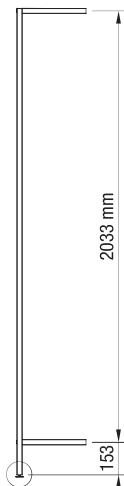

RBWSPM
montante in metallo
con cremagliera
posteriore
metal upright with
rack on the back

! sistema di fissaggio non compreso
fixing system not included **!**

RBWSPM	
PAINTED BASIC	€ 135,00
SHINY BASIC	€ 270,00
BRUSHED BASIC	€ 350,00

per finiture metallo SPECIAL +10% rispetto alla finitura metallo BASIC
for SPECIAL metal finishes +10% on BASIC metal finishes