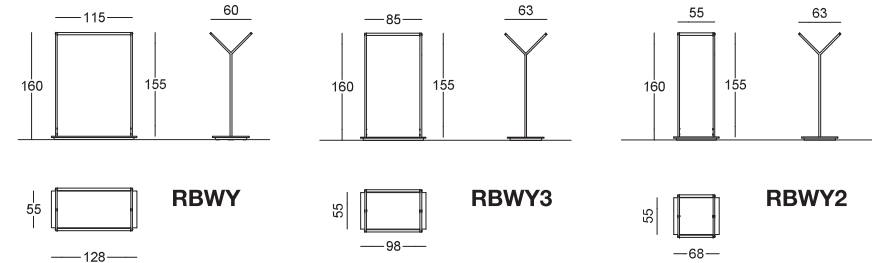

Stender inclinati
Sloping garment rails

Accessori per stender: vedi alla fine della sezione
Accessories for garment rails: see at the end of this section

RBWY / RBWY-B10	N	S	L
PAINTED BASIC	€ 449,50	€ 471,00	€ 499,00
SHINY BASIC	€ 862,00	€ 883,50	€ 912,00
BRUSHED BASIC	€ 986,50	€ 1.008,00	€ 1.036,00