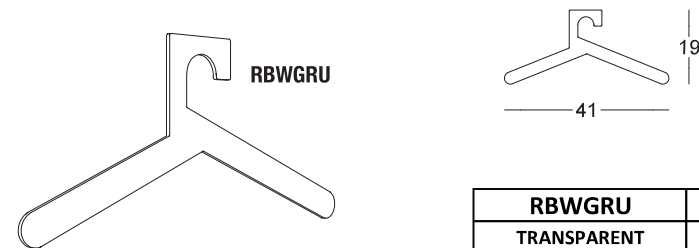

Complementi, gruccia in PMMA
Accessories, PMMA coat hanger

RBWGRU	
TRANSPARENT	€ 16,50
OPAL WHITE	€ 18,50