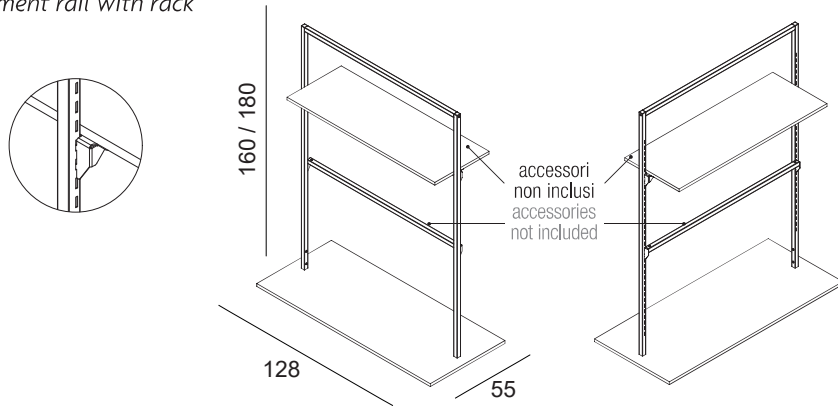

Stender cremaglierato
Garment rail with rack