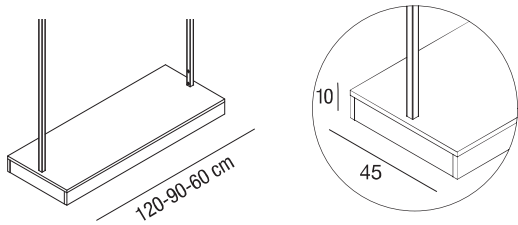

Accessori per stender, base h10cm
Garment rail accessories, h10cm base [...-B10]