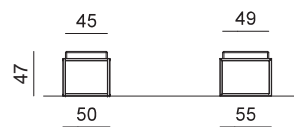

Sedute
Seats

RBWS2

RBWS1	
PAINTED BASIC	€ 468,50
SHINY BASIC	€ 668,00
BRUSHED BASIC	€ 742,50

RBWS2	
PAINTED BASIC	€ 556,00
SHINY BASIC	€ 761,50
BRUSHED BASIC	€ 867,50

per finiture metallo SPECIAL **+10%** rispetto alla finitura metallo BASIC
for SPECIAL metal finishes **+10%** on BASIC metal finishes

Pedane
Platforms

RBWP1	N	S	L
PAINTED BASIC	€ 306,50	€ 319,00	€ 331,50
SHINY BASIC	€ 499,00	€ 512,00	€ 524,50
BRUSHED BASIC	€ 661,50	€ 674,00	€ 686,50

RBWP2	N	S	L
PAINTED BASIC	€ 331,50	€ 343,50	€ 356,00
SHINY BASIC	€ 524,50	€ 537,00	€ 549,50
BRUSHED BASIC	€ 686,50	€ 699,00	€ 711,50

per finiture metallo SPECIAL **+10%** rispetto alla finitura metallo BASIC
for SPECIAL metal finishes **+10%** on BASIC metal finishes