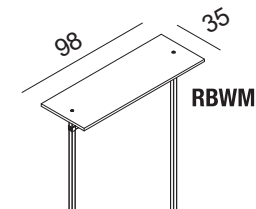

for RBW3, RBWCRE3