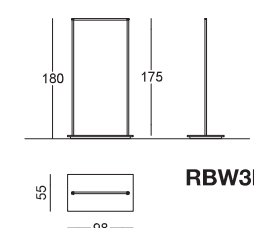

RBW3 / RBW3-B10	N	S	L
PAINTED BASIC	€ 285,50	€ 301,50	€ 324,00
SHINY BASIC	€ 381,00	€ 397,00	€ 420,00
BRUSHED BASIC	€ 507,00	€ 523,00	€ 545,50

RBW3H / RBW3H-B10	N	S	L
PAINTED BASIC	€ 321,50	€ 337,50	€ 360,50
SHINY BASIC	€ 437,00	€ 453,50	€ 476,00
BRUSHED BASIC	€ 563,50	€ 579,50	€ 602,50

RBWPLEX3
protezione plex
barra appendiera
plex protection for
hanging bar
+10,50 €

per finiture metallo SPECIAL +10% rispetto alla finitura metallo BASIC for SPECIAL metal finishes +10% on BASIC metal finishes