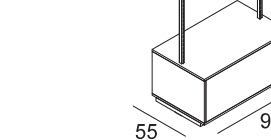

accessori non inclusi accessories not included

RBWCCRE1	N	S	L
PAINTED BASIC	€ 642,00	€ 686,00	€ 762,50
SHINY BASIC	€ 737,50	€ 781,50	€ 858,50
BRUSHED BASIC	€ 863,00	€ 907,50	€ 984,00

RBWCCRE1H	N	S	L
PAINTED BASIC	€ 678,00	€ 722,00	€ 799,00
SHINY BASIC	€ 793,50	€ 838,00	€ 914,50
BRUSHED BASIC	€ 920,00	€ 964,00	€ 1.041,00

RBWCCRE3 = h160 cm
RBWCCRE3H = h180 cm