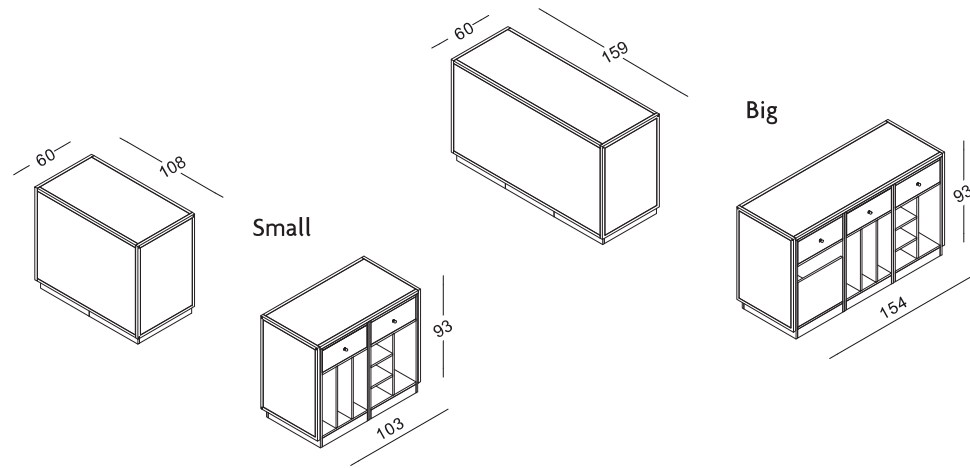

Counter, small e big
Counters, small and big