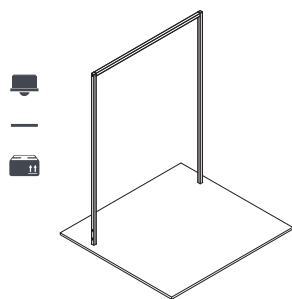

RBW4 / RBW4-B10	N	S	L
PAINTED BASIC	€ 382,50	€ 404,00	€ 431,00
SHINY BASIC	€ 478,00	€ 499,50	€ 526,50
BRUSHED BASIC	€ 604,00	€ 625,50	€ 652,50

RBW4H / RBW4H-B10	N	S	L
PAINTED BASIC	€ 418,00	€ 440,00	€ 467,00
SHINY BASIC	€ 534,50	€ 556,00	€ 583,00
BRUSHED BASIC	€ 660,50	€ 682,50	€ 709,50

RBWPLEX
protezione plex
barra appendiera
plex protection for
hanging bar
+13,00 €

per finiture metallo SPECIAL +10% rispetto alla finitura metallo BASIC for SPECIAL metal finishes +10% on BASIC metal finishes