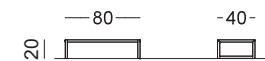

Pedane
Platforms

RBWP1