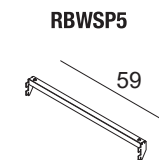

appendiera capo spalla
hanging bar

RBWPLEXSP15
protezione plex barra app.
plex protection for hanging bar
+12,00 €

RBWPLEXSP1
protezione plex barra app.
plex protection for hanging bar
+12,00 €

RBWPLEXSP5
protezione plex barra app.
plex protection for hanging bar
+9,50 €

	RBWSP15	RBWSP1	RBWSP5
PAINTED BASIC	€ 46,50	€ 44,50	€ 40,50
SHINY BASIC	€ 100,00	€ 87,50	€ 75,50
BRUSHED BASIC	€ 112,50	€ 100,00	€ 87,50

per finiture metallo SPECIAL +10% rispetto alla finitura metallo BASIC for SPECIAL metal finishes +10% on BASIC metal finishes