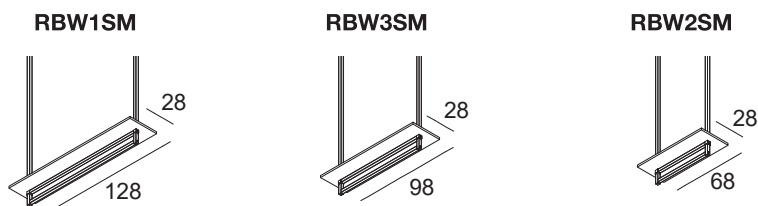

RBW1S		RBW3S		RBW2S	
PAINTED BASIC	€ 157,00	PAINTED BASIC	€ 150,50	PAINTED BASIC	€ 144,00
SHINY BASIC	€ 269,00	SHINY BASIC	€ 262,50	SHINY BASIC	€ 256,00
BRUSHED BASIC	€ 406,50	BRUSHED BASIC	€ 400,00	BRUSHED BASIC	€ 393,50

RBWPLEX +13,00 €

RBWPLEX3 +10,50 €

RBWPLEX2 +10,50 €

Mensole per stender a soffitto
Shelves for roof garment rail

per finiture metallo SPECIAL +10% rispetto alla finitura metallo BASIC
for SPECIAL metal finishes +10% on BASIC metal finishes