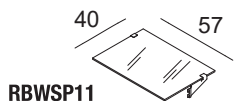

Accessori per sistema a parete, mensole in vetro
Wall system accessories, glass shelves

RBWSP12	V	VF
PAINTED BASIC	€ 86,50	€ 111,50
SHINY BASIC	€ 94,00	€ 123,00
BRUSHED BASIC	€ 100,00	€ 130,50

RBWSP10	V	VF
PAINTED BASIC	€ 74,00	€ 97,00
SHINY BASIC	€ 82,00	€ 105,00
BRUSHED BASIC	€ 87,50	€ 110,50