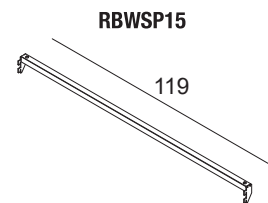

Accessori per sistema a parete, appenderie in metallo
Wall system accessories, metal hanging rails

appendiera capo spalla
hanging bar