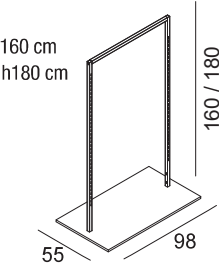

accessori non inclusi accessories not included

RBWCRE1	N	S	L
PAINTED BASIC	€ 346,00	€ 362,00	€ 384,50
SHINY BASIC	€ 441,50	€ 457,50	€ 480,50
BRUSHED BASIC	€ 567,00	€ 583,50	€ 606,00

RBWCRE1H	N	S	L
PAINTED BASIC	€ 421,50	€ 437,50	€ 460,50
SHINY BASIC	€ 565,50	€ 582,00	€ 604,50
BRUSHED BASIC	€ 691,50	€ 707,50	€ 730,50

RBWCRE3 = h160 cm
RBWCRE3H = h180 cm