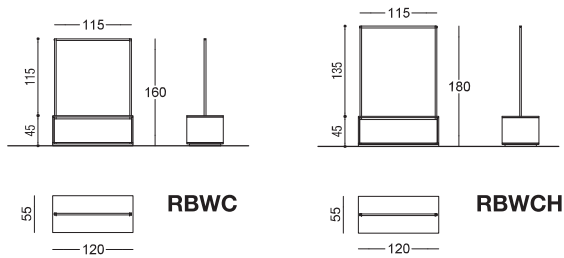

Stender con cassetto
Garment rail with drawer

RBWC	N	S	L
PAINTED BASIC	€ 586,50	€ 631,00	€ 707,50
SHINY BASIC	€ 682,50	€ 726,50	€ 803,00
BRUSHED BASIC	€ 808,00	€ 852,50	€ 929,00

RBWCH	N	S	L
PAINTED BASIC	€ 623,00	€ 667,00	€ 744,00
SHINY BASIC	€ 738,50	€ 782,50	€ 859,50
BRUSHED BASIC	€ 865,00	€ 909,00	€ 985,50

RBWPLEX
protezione plex
barra appenderia
plex protection for
hanging bar
+13,00 €

per finiture metallo SPECIAL +10% rispetto alla finitura metallo BASIC for SPECIAL metal finishes +10% on BASIC metal finishes