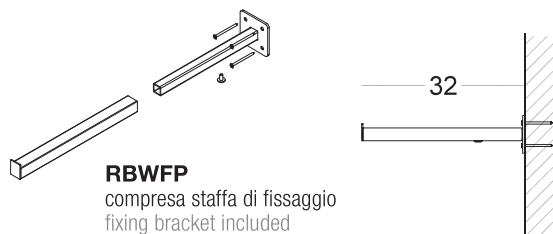

RBWFP
compresa staffa di fissaggio
fixing bracket included