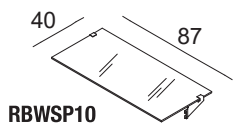

Accessori per sistema a parete, mensole in vetro
Wall system accessories, glass shelves

RBWSP12	V	VF
PAINTED BASIC	€ 86,50	€ 111,50
SHINY BASIC	€ 94,00	€ 123,00
BRUSHED BASIC	€ 100,00	€ 130,50

RBWSP10	V	VF
PAINTED BASIC	€ 74,00	€ 97,00
SHINY BASIC	€ 82,00	€ 105,00
BRUSHED BASIC	€ 87,50	€ 110,50