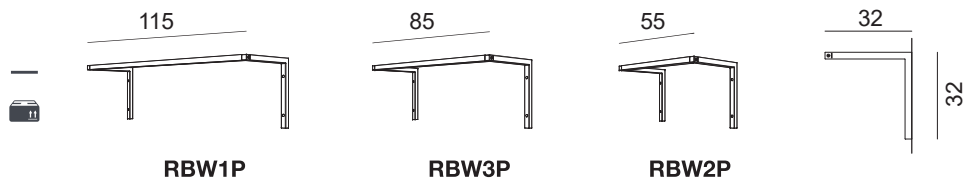

Stender a parete
Wall garment rails

RBW1P		RBW3P		RBW2P	
PAINTED BASIC	€ 175,00	PAINTED BASIC	€ 169,50	PAINTED BASIC	€ 163,00
SHINY BASIC	€ 249,50	SHINY BASIC	€ 244,50	SHINY BASIC	€ 237,50
BRUSHED BASIC	€ 412,50	BRUSHED BASIC	€ 406,50	BRUSHED BASIC	€ 400,00

RBWPLEX +13,00 €

RBWPLEX3 +10,50 €

RBWPLEX2 +10,50 €

per finiture metallo SPECIAL +10% rispetto alla finitura metallo BASIC for SPECIAL metal finishes +10% on BASIC metal finishes