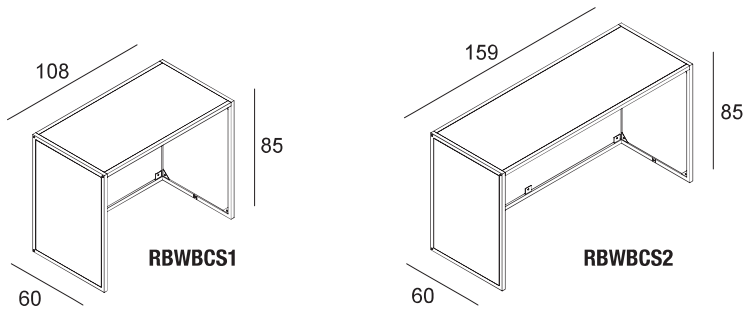

Counter, scocca esterna
Counter, external cover