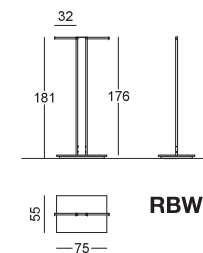

RBWT / RBWT-B10	N	S	L
PAINTED BASIC	€ 287,50	€ 294,00	€ 300,00
SHINY BASIC	€ 406,50	€ 412,50	€ 418,50
BRUSHED BASIC	€ 481,00	€ 487,00	€ 494,00

RBWTH / RBWTH-B10	N	S	L
PAINTED BASIC	€ 337,00	€ 343,50	€ 349,50
SHINY BASIC	€ 456,00	€ 462,00	€ 468,50
BRUSHED BASIC	€ 530,50	€ 536,50	€ 543,50

RBWPLEXT
protezione plex
barra appendiera
plex protection for
hanging bar
+13,00 €

per finiture metallo SPECIAL +10% rispetto alla finitura metallo BASIC for SPECIAL metal finishes +10% on BASIC metal finishes