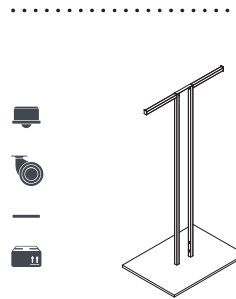

RBWT / RBWT-B10	N	S	L
PAINTED BASIC	€ 287,50	€ 294,00	€ 300,00
SHINY BASIC	€ 406,50	€ 412,50	€ 418,50
BRUSHED BASIC	€ 481,00	€ 487,00	€ 494,00

RBWTH / RBWTH-B10	N	S	L
PAINTED BASIC	€ 337,00	€ 343,50	€ 349,50
SHINY BASIC	€ 456,00	€ 462,00	€ 468,50
BRUSHED BASIC	€ 530,50	€ 536,50	€ 543,50

RBWPLEXT
protezione plex
barra appendiera
plex protection for
hanging bar
+13,00 €

per finiture metallo SPECIAL +10% rispetto alla finitura metallo BASIC for SPECIAL metal finishes +10% on BASIC metal finishes