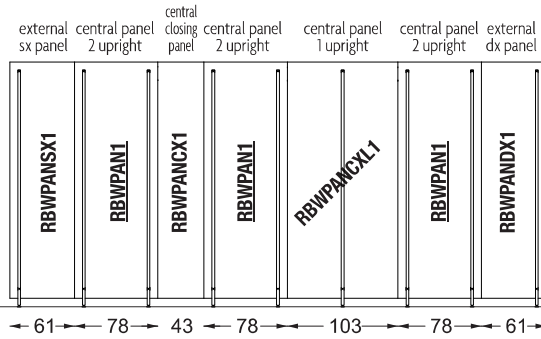

Pannelli posteriori per sistema a parete
Back panels for wall system

SCHEMA MONTANTI PASSO 60 DIAGRAM UPRIGHT PITCH 60

	N	S	L	G
RBWPAN1	€ 368,50	€ 400,00	€ 462,00	€ 693,00
RBWPANCX1	€ 287,50	€ 300,00	€ 337,00	€ 468,50
RBWPANCXL1	€ 374,50	€ 418,50	€ 499,00	€ 818,00
RBWPANSX1	€ 325,00	€ 349,50	€ 374,50	€ 568,50
RBWPANDX1	€ 325,00	€ 349,50	€ 374,50	€ 568,50

Staffe di fissaggio
comprese
Fixing brackets
included