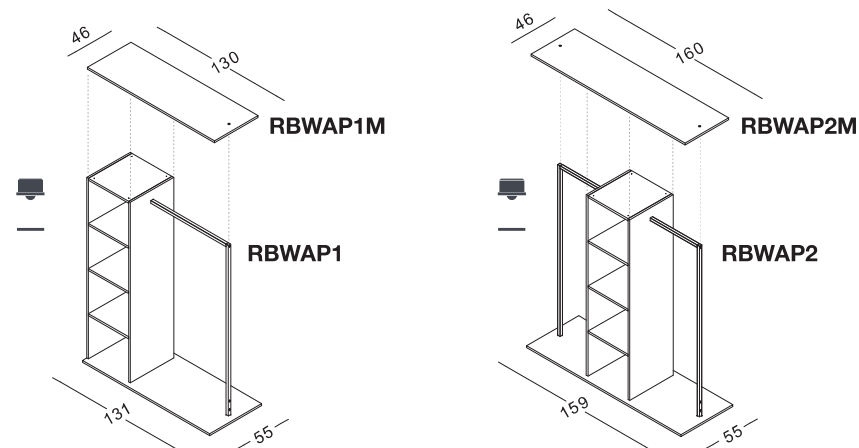

Elementi appeso-piegato
Elements for folded and hanging garments

per finiture metallo SPECIAL +5% rispetto alla finitura metallo BASIC for SPECIAL metal finishes +5% on BASIC metal finishes

RBWAP1	N	S	L
PAINTED BASIC	€ 556,00	€ 599,00	€ 718,00
SHINY BASIC	€ 643,50	€ 686,50	€ 786,50
BRUSHED BASIC	€ 742,50	€ 786,50	€ 886,50

RBWPLEXAP1
protezione plex
barra appenderia
plex protection
for hanging bar
+13,00 €

RBWAP2	N	S	L
PAINTED BASIC	€ 686,50	€ 730,50	€ 848,50
SHINY BASIC	€ 786,50	€ 830,00	€ 948,50
BRUSHED BASIC	€ 911,00	€ 955,00	€ 1.073,00

RBWPLEXAP2
protezione plex
barra appenderia
plex protection
for hanging bar
+16,00 €

RBWAP1M	N	S	L
PAINTED BASIC	€ 87,50	€ 94,00	€ 112,50
SHINY BASIC	€ 112,50	€ 119,00	€ 138,00
BRUSHED BASIC	€ 125,50	€ 132,00	€ 150,50

per finiture metallo SPECIAL +10% rispetto alla finitura metallo BASIC for SPECIAL metal finishes +10% on BASIC metal finishes

RBWAP2M	N	S	L
PAINTED BASIC	€ 132,00	€ 138,00	€ 163,00
SHINY BASIC	€ 169,50	€ 175,00	€ 200,00
BRUSHED BASIC	€ 181,50	€ 187,50	€ 212,50