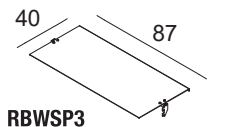

RBWSP3	
PAINTED BASIC	€ 103,00