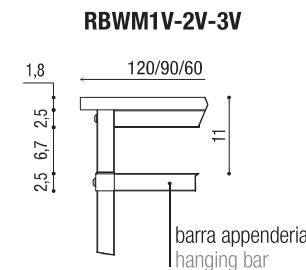

Accessori per stender, mensole
Garment rail accessories, shelves

for RBW1, RBW4, RBWCRE1

for RBW3, RBWCRE3

for RBW2, RBWCRE2

for RBWC1, RBWCCRE1

for RBWC3, RBWCCRE3

for RBWC2, RBWCCRE2

barra appenderia
 hanging bar

barra appenderia
 hanging bar

RBWM1	N	S	L
PAINTED BASIC	€ 137,50	€ 144,00	€ 157,00
SHINY BASIC	€ 169,50	€ 175,00	€ 187,50
BRUSHED BASIC	€ 194,00	€ 200,00	€ 213,00

RBWM1V-35	N	S	L
PAINTED BASIC	€ 137,50	€ 144,00	€ 157,00
SHINY BASIC	€ 169,50	€ 175,00	€ 187,50
BRUSHED BASIC	€ 194,00	€ 200,00	€ 213,00