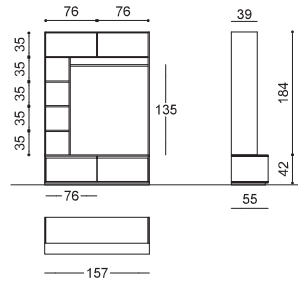

Elementi appeso-piegato

Elements for folded and hanging garments

RBWAP7DX-SX	N	S	L
PAINTED BASIC	€ 1.329,00	€ 1.510,00	€ 1.784,50
SHINY BASIC	€ 1.360,00	€ 1.541,50	€ 1.815,50
BRUSHED BASIC	€ 1.398,00	€ 1.578,50	€ 1.853,00

RBWPLEXAP7

protezione plex
barra appenderia
plex protection
for hanging bar
+13,00 €

per finiture metallo SPECIAL +5% rispetto alla finitura metallo BASIC for SPECIAL metal finishes +5% on BASIC metal finishes

RBWAP8	N	S	L
PAINTED BASIC	€ 955,00	€ 1.104,50	€ 1.341,50
SHINY BASIC	€ 985,50	€ 1.136,00	€ 1.373,00
BRUSHED BASIC	€ 1.023,50	€ 1.173,00	€ 1.410,00

RBWPLEXAP8

protezione plex
barra appenderia
plex protection
for hanging bar
+13,00 €

per finiture metallo SPECIAL +5% rispetto alla finitura metallo BASIC for SPECIAL metal finishes +5% on BASIC metal finishes

Elementi espositivi da parete e da terra

Wall displays for wall and floor elements

Fissaggio con attaccaglie
metalliche (comprese)
Fixing with metal rails (included)