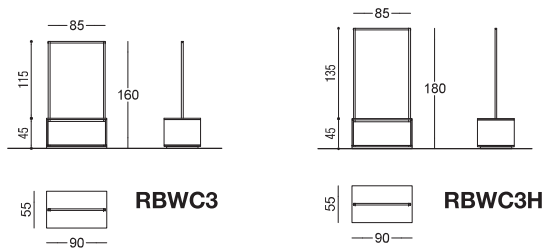

RBWC3	N	S	L
PAINTED BASIC	€ 528,50	€ 558,50	€ 621,00
SHINY BASIC	€ 624,00	€ 654,00	€ 717,00
BRUSHED BASIC	€ 750,00	€ 780,00	€ 842,50

RBWC3H	N	S	L
PAINTED BASIC	€ 564,50	€ 595,00	€ 657,50
SHINY BASIC	€ 680,00	€ 710,50	€ 773,00
BRUSHED BASIC	€ 806,50	€ 836,50	€ 899,50

RBWPLEX3
protezione plex
barra appenderia
plex protection for
hanging bar
+10,50 €

per finiture metallo SPECIAL +10% rispetto alla finitura metallo BASIC for SPECIAL metal finishes +10% on BASIC metal finishes