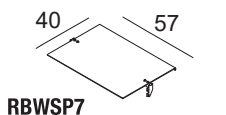

RBWSP7	
PAINTED BASIC	€ 79,50

per finiture metallo SPECIAL +10% rispetto alla finitura metallo BASIC for SPECIAL metal finishes +10% on BASIC metal finishes