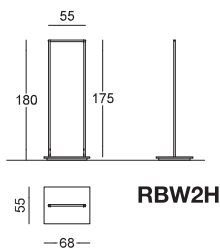

Stender
Garment rails

RBW2 / RBW2-B10	N	S	L
PAINTED BASIC	€ 280,00	€ 296,00	€ 319,00
SHINY BASIC	€ 375,50	€ 391,50	€ 414,50
BRUSHED BASIC	€ 501,50	€ 517,50	€ 540,00

RBW2H / RBW2H-B10	N	S	L
PAINTED BASIC	€ 316,00	€ 332,50	€ 355,00
SHINY BASIC	€ 431,50	€ 448,00	€ 470,50
BRUSHED BASIC	€ 558,00	€ 574,50	€ 597,00

RBWPLEX2
protezione plex
barra appendiera
plex protection for
hanging bar
+10,50 €

per finiture metallo SPECIAL +10% rispetto alla finitura metallo BASIC for SPECIAL metal finishes +10% on BASIC metal finishes

Stender
Garment rails

Accessori per stender: vedi alla fine della sezione
Accessories for garment rails: see at the end of this section