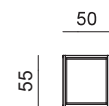

Sedute
Seats

RBWS2

RBWS1	
PAINTED BASIC	€ 468,50
SHINY BASIC	€ 668,00
BRUSHED BASIC	€ 742,50

RBWS2	
PAINTED BASIC	€ 556,00
SHINY BASIC	€ 761,50
BRUSHED BASIC	€ 867,50

per finiture metallo SPECIAL **+10%** rispetto alla finitura metallo BASIC
for SPECIAL metal finishes **+10%** on BASIC metal finishes

Pedane
Platforms

RBWP1	N	S	L
PAINTED BASIC	€ 306,50	€ 319,00	€ 331,50
SHINY BASIC	€ 499,00	€ 512,00	€ 524,50
BRUSHED BASIC	€ 661,50	€ 674,00	€ 686,50

RBWP2	N	S	L
PAINTED BASIC	€ 331,50	€ 343,50	€ 356,00
SHINY BASIC	€ 524,50	€ 537,00	€ 549,50
BRUSHED BASIC	€ 686,50	€ 699,00	€ 711,50

per finiture metallo SPECIAL **+10%** rispetto alla finitura metallo BASIC
for SPECIAL metal finishes **+10%** on BASIC metal finishes