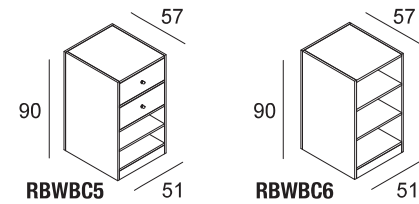

RBWBC1	N	S
	€ 427,00	€ 486,00

RBWBC2	N	S
	€ 475,50	€ 518,50

RBWBC3	N	S
	€ 427,00	€ 486,00

RBWBC4	N	S
	€ 427,00	€ 486,00