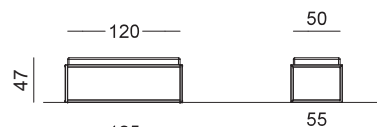

per finiture metallo SPECIAL +10% rispetto alla finitura metallo BASIC for SPECIAL metal finishes +10% on BASIC metal finishes

Sedute
Seats

RBWS1

RBWS2

RBWS1	
PAINTED BASIC	€ 468,50
SHINY BASIC	€ 668,00
BRUSHED BASIC	€ 742,50