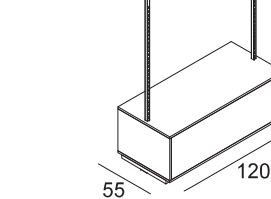

Stender cremaglierato
Garment rail with rack

RBWCRE1 = h160 cm
RBWCRE1H = h180 cm

accessori non inclusi accessories not included

RBWCRE1	N	S	L
PAINTED BASIC	€ 346,00	€ 362,00	€ 384,50
SHINY BASIC	€ 441,50	€ 457,50	€ 480,50
BRUSHED BASIC	€ 567,00	€ 583,50	€ 606,00

RBWCRE1H	N	S	L
PAINTED BASIC	€ 421,50	€ 437,50	€ 460,50
SHINY BASIC	€ 565,50	€ 582,00	€ 604,50
BRUSHED BASIC	€ 691,50	€ 707,50	€ 730,50

RBWCRE3 = h160 cm
RBWCRE3H = h180 cm

RBWCRE3	N	S	L
PAINTED BASIC	€ 340,50	€ 356,50	€ 379,50
SHINY BASIC	€ 436,00	€ 452,00	€ 475,00
BRUSHED BASIC	€ 562,00	€ 578,00	€ 600,50

RBWCRE3H	N	S	L
PAINTED BASIC	€ 416,00	€ 432,00	€ 455,00
SHINY BASIC	€ 560,00	€ 576,50	€ 599,00
BRUSHED BASIC	€ 686,00	€ 702,00	€ 725,00

RBWCRE2 = h160 cm
RBWCRE2H = h180 cm

RBWCRE2	N	S	L
PAINTED BASIC	€ 335,00	€ 351,00	€ 374,00
SHINY BASIC	€ 430,50	€ 447,00	€ 469,50
BRUSHED BASIC	€ 556,50	€ 572,50	€ 595,50

RBWCRE2H	N	S	L
PAINTED BASIC	€ 410,50	€ 427,00	€ 449,50
SHINY BASIC	€ 555,00	€ 571,00	€ 593,50
BRUSHED BASIC	€ 680,50	€ 697,00	€ 719,50

per finiture metallo SPECIAL +10% rispetto alla finitura metallo BASIC for SPECIAL metal finishes +10% on BASIC metal finishes

Stender cremaglierato con cassetto
Garment rail with rack and drawer

RBWCCRE1 = h160 cm
RBWCCRE1H = h180 cm

accessori non inclusi accessories not included

RBWCCRE1	N	S	L
PAINTED BASIC	€ 642,00	€ 686,00	€ 762,50
SHINY BASIC	€ 737,50	€ 781,50	€ 858,50
BRUSHED BASIC	€ 863,00	€ 907,50	€ 984,00

RBWCCRE1H	N	S	L
PAINTED BASIC	€ 678,00	€ 722,00	€ 799,00
SHINY BASIC	€ 793,50	€ 838,00	€ 914,50
BRUSHED BASIC	€ 920,00	€ 964,00	€ 1.041,00

RBWCCRE3 = h160 cm
RBWCCRE3H = h180 cm

RBWCCRE3	N	S	L
PAINTED BASIC	€ 583,50	€ 613,50	€ 676,50
SHINY BASIC	€ 679,00	€ 709,50	€ 772,00
BRUSHED BASIC	€ 805,00	€ 835,00	€ 897,50