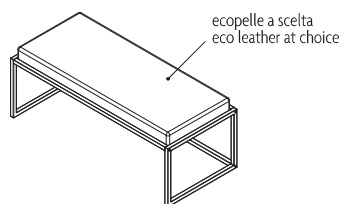

Sedute
Seats

RBWS2

RBWS1	
PAINTED BASIC	€ 468,50
SHINY BASIC	€ 668,00
BRUSHED BASIC	€ 742,50

RBWS2	
PAINTED BASIC	€ 556,00
SHINY BASIC	€ 761,50
BRUSHED BASIC	€ 867,50

per finiture metallo SPECIAL **+10%** rispetto alla finitura metallo BASIC
for SPECIAL metal finishes **+10%** on BASIC metal finishes

Pedane
Platforms

RBWP1	N	S	L
PAINTED BASIC	€ 306,50	€ 319,00	€ 331,50
SHINY BASIC	€ 499,00	€ 512,00	€ 524,50
BRUSHED BASIC	€ 661,50	€ 674,00	€ 686,50

RBWP2	N	S	L
PAINTED BASIC	€ 331,50	€ 343,50	€ 356,00
SHINY BASIC	€ 524,50	€ 537,00	€ 549,50
BRUSHED BASIC	€ 686,50	€ 699,00	€ 711,50

per finiture metallo SPECIAL **+10%** rispetto alla finitura metallo BASIC
for SPECIAL metal finishes **+10%** on BASIC metal finishes