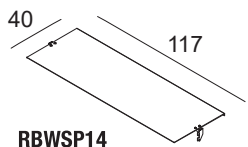

Accessori per sistema a parete, mensole in metallo
Wall system accessories, metal shelves

RBWSP14	
PAINTED BASIC	€ 132,00