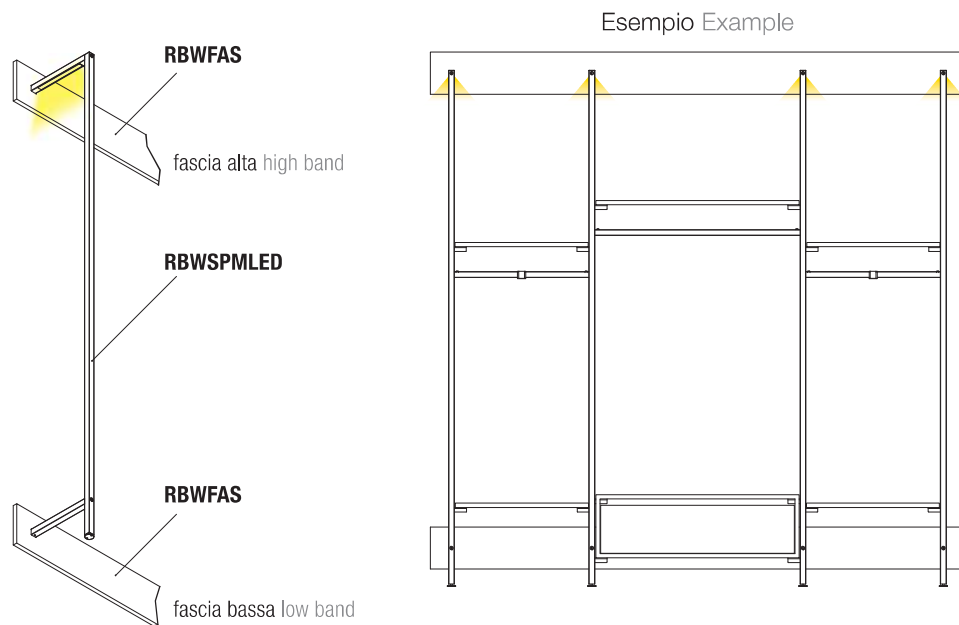

Sistema a parete, con barra led su traverso
Wall system, with led bar on beam element

RBWSPMLED	
PAINTED BASIC	€ 214,00
SHINY BASIC	€ 356,50
BRUSHED BASIC	€ 451,50

per finiture metallo SPECIAL **+10%** rispetto alla finitura metallo BASIC for SPECIAL metal finishes **+10%** on BASIC metal finishes