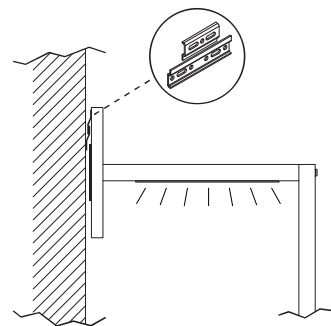

RBWFAS
fasce di copertura per passaggio cavi comprese di staffe per fissaggio montante e staffe per fissaggio a parete
covering bands for cable passage including brackets for upright fixing and brackets for wall fixing

RBWFAS	N	S	L
ml	€ 130,00	€ 135,00	€ 146,00

Il metro lineare comprende fascia alta e bassa
The linear meters includes high and low covering bands