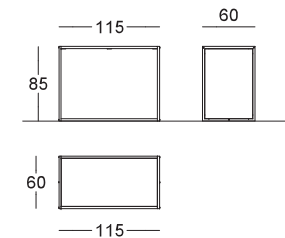

RBWT3	N	S	L
PAINTED BASIC	€ 319,00	€ 331,50	€ 343,50
SHINY BASIC	€ 512,00	€ 524,50	€ 537,00
BRUSHED BASIC	€ 674,00	€ 686,50	€ 699,00

per finiture metallo SPECIAL +10% rispetto alla finitura metallo BASIC for SPECIAL metal finishes +10% on BASIC metal finishes

RBWT1-O