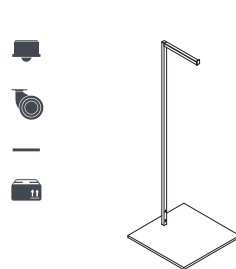

RBWF / RBWF-B10	N	S	L
PAINTED BASIC	€ 194,00	€ 199,00	€ 206,50
SHINY BASIC	€ 261,00	€ 268,00	€ 274,50
BRUSHED BASIC	€ 311,50	€ 318,00	€ 325,00

RBWFH / RBWFH-B10	N	S	L
PAINTED BASIC	€ 219,00	€ 224,00	€ 231,50
SHINY BASIC	€ 286,00	€ 293,00	€ 299,50
BRUSHED BASIC	€ 336,00	€ 342,50	€ 349,50

RBWPLEXF
protezione plex
barra appendiera
plex protection for
hanging bar
+6,50 €

per finiture metallo SPECIAL +10% rispetto alla finitura metallo BASIC for SPECIAL metal finishes +10% on BASIC metal finishes