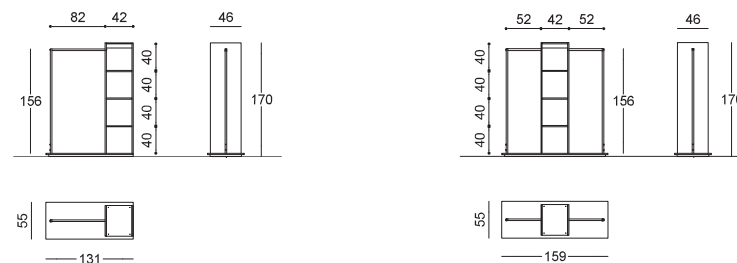

Elementi appeso-piegato
Elements for folded and hanging garments

per finiture metallo SPECIAL +5% rispetto alla finitura metallo BASIC for SPECIAL metal finishes +5% on BASIC metal finishes

RBWAP1	N	S	L
PAINTED BASIC	€ 556,00	€ 599,00	€ 718,00
SHINY BASIC	€ 643,50	€ 686,50	€ 786,50
BRUSHED BASIC	€ 742,50	€ 786,50	€ 886,50

RBWPLEXAP1
protezione plex
barra appenderia
plex protection
for hanging bar
+13,00 €

RBWAP2	N	S	L
PAINTED BASIC	€ 686,50	€ 730,50	€ 848,50
SHINY BASIC	€ 786,50	€ 830,00	€ 948,50
BRUSHED BASIC	€ 911,00	€ 955,00	€ 1.073,00

RBWPLEXAP2
protezione plex
barra appenderia
plex protection
for hanging bar
+16,00 €

RBWAP1M	N	S	L
PAINTED BASIC	€ 87,50	€ 94,00	€ 112,50
SHINY BASIC	€ 112,50	€ 119,00	€ 138,00
BRUSHED BASIC	€ 125,50	€ 132,00	€ 150,50

per finiture metallo SPECIAL +10% rispetto alla finitura metallo BASIC for SPECIAL metal finishes +10% on BASIC metal finishes

RBWAP2M	N	S	L
PAINTED BASIC	€ 132,00	€ 138,00	€ 163,00
SHINY BASIC	€ 169,50	€ 175,00	€ 200,00
BRUSHED BASIC	€ 181,50	€ 187,50	€ 212,50