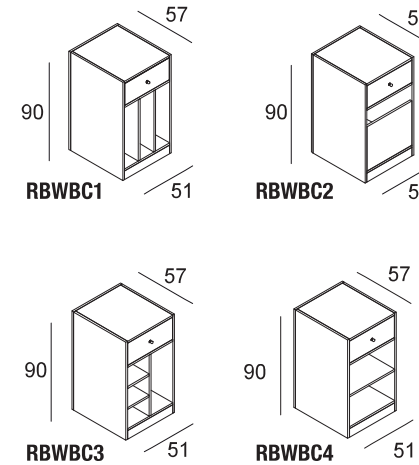

Counter, moduli interni
Counter, internal modules