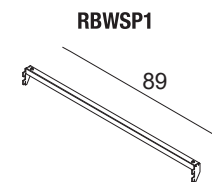

appendiera capo spalla
hanging bar