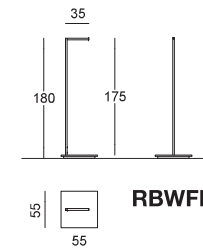

RBWF / RBWF-B10	N	S	L
PAINTED BASIC	€ 194,00	€ 199,00	€ 206,50
SHINY BASIC	€ 261,00	€ 268,00	€ 274,50
BRUSHED BASIC	€ 311,50	€ 318,00	€ 325,00

RBWFH / RBWFH-B10	N	S	L
PAINTED BASIC	€ 219,00	€ 224,00	€ 231,50
SHINY BASIC	€ 286,00	€ 293,00	€ 299,50
BRUSHED BASIC	€ 336,00	€ 342,50	€ 349,50

RBWPLEXF
protezione plex
barra appendiera
plex protection for
hanging bar
+6,50 €

per finiture metallo SPECIAL +10% rispetto alla finitura metallo BASIC for SPECIAL metal finishes +10% on BASIC metal finishes