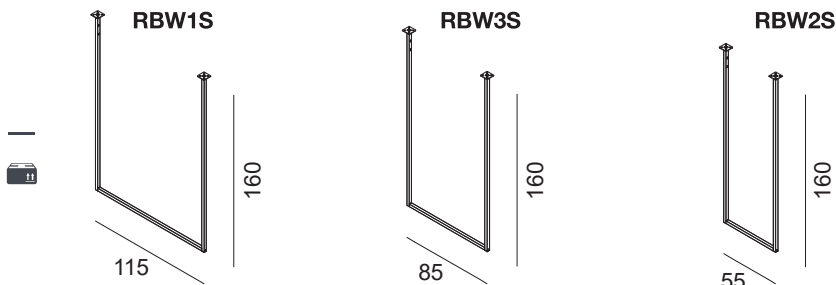

ruote a scomparsa per base h10
 hidden castors for h10 base

kit 4 ruote 4 castors kit

KITRUOTERBW10	
	€ 32,50

portata 60 kg payload 60 kg

WHEELY CASTOR

Stender a soffitto
Roof garment rails

per finiture metallo SPECIAL +10% rispetto alla finitura metallo BASIC
for SPECIAL metal finishes +10% on BASIC metal finishes