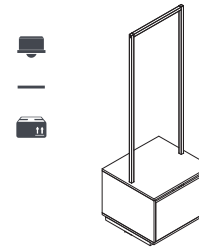

Stender con cassetto
Garment rail with drawer

RBWC2	N	S	L
PAINTED BASIC	€ 482,00	€ 508,00	€ 567,00
SHINY BASIC	€ 576,50	€ 603,50	€ 663,00
BRUSHED BASIC	€ 702,00	€ 729,00	€ 788,50

RBWC2H	N	S	L
PAINTED BASIC	€ 518,00	€ 544,00	€ 603,50
SHINY BASIC	€ 632,50	€ 659,50	€ 719,00
BRUSHED BASIC	€ 759,00	€ 786,00	€ 845,50

RBWPLEX2
protezione plex
barra appenderia
plex protection for
hanging bar
+10,50 €