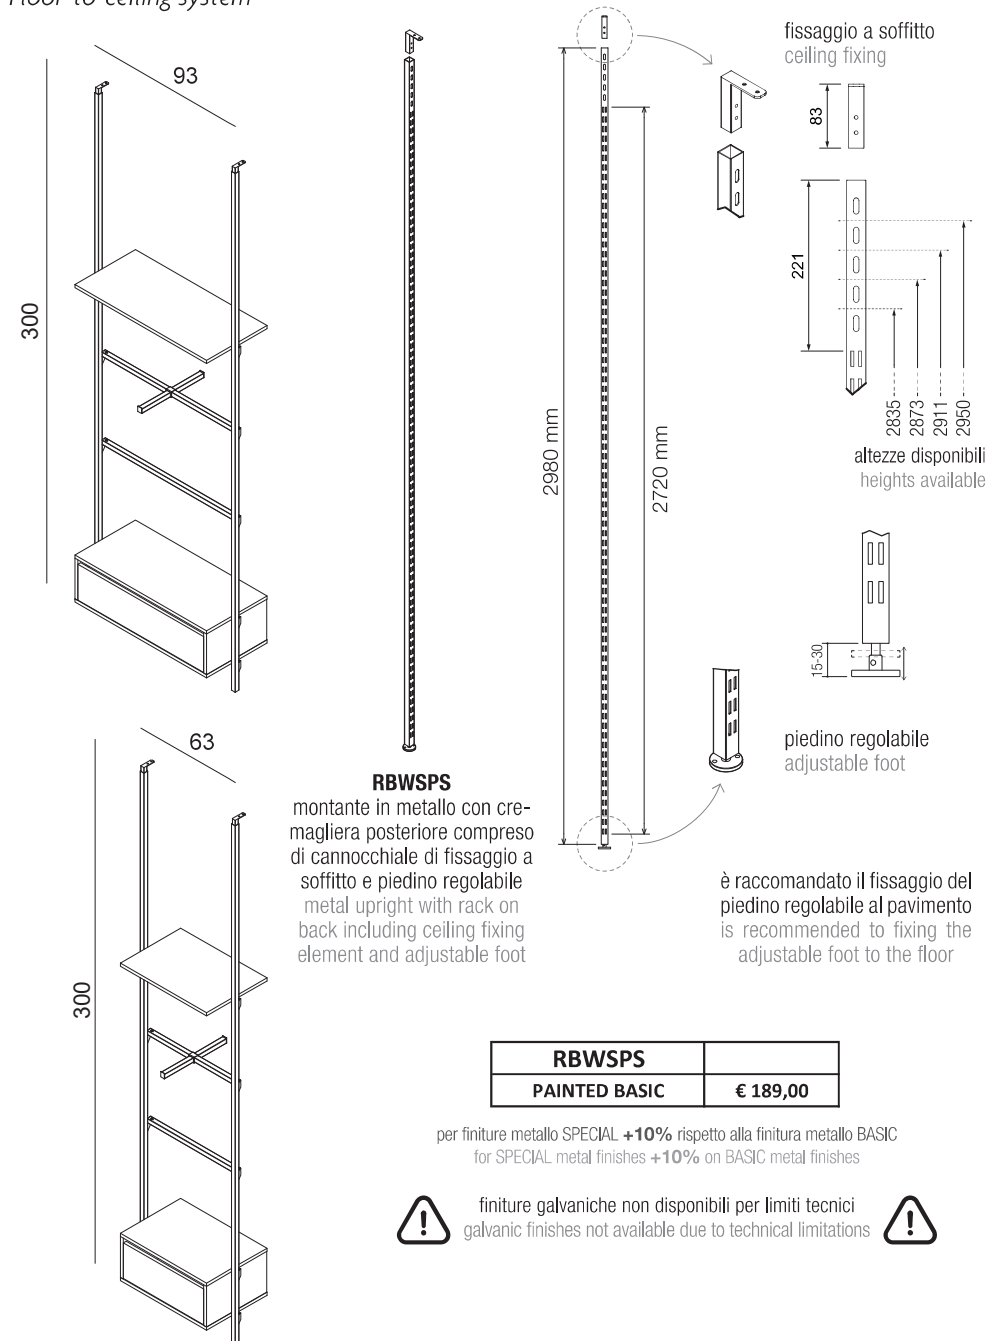

Sistema pavimento soffitto
Floor-to-ceiling system

RBWSPS
montante in metallo con cremagliera posteriore compreso di cannocchiale di fissaggio a soffitto e piedino regolabile
metal upright with rack on back including ceiling fixing element and adjustable foot

è raccomandato il fissaggio del piedino regolabile al pavimento
is recommended to fixing the adjustable foot to the floor

RBWSPS	
PAINTED BASIC	€ 189,00

per finiture metallo SPECIAL **+10%** rispetto alla finitura metallo BASIC for SPECIAL metal finishes **+10%** on BASIC metal finishes

! finiture galvaniche non disponibili per limiti tecnici **!**
galvanic finishes not available due to technical limitations