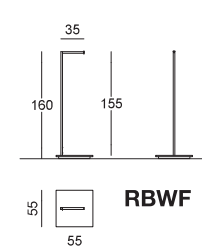

RBWF / RBWF-B10	N	S	L
PAINTED BASIC	€ 194,00	€ 199,00	€ 206,50
SHINY BASIC	€ 261,00	€ 268,00	€ 274,50
BRUSHED BASIC	€ 311,50	€ 318,00	€ 325,00

RBWFH / RBWFH-B10	N	S	L
PAINTED BASIC	€ 219,00	€ 224,00	€ 231,50
SHINY BASIC	€ 286,00	€ 293,00	€ 299,50
BRUSHED BASIC	€ 336,00	€ 342,50	€ 349,50

RBWPLEXF
protezione plex
barra appendiera
plex protection for
hanging bar
+6,50 €

per finiture metallo SPECIAL +10% rispetto alla finitura metallo BASIC for SPECIAL metal finishes +10% on BASIC metal finishes