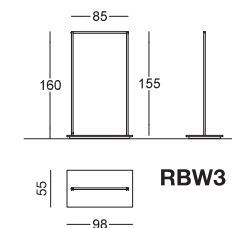

RBW3 / RBW3-B10	N	S	L
PAINTED BASIC	€ 285,50	€ 301,50	€ 324,00
SHINY BASIC	€ 381,00	€ 397,00	€ 420,00
BRUSHED BASIC	€ 507,00	€ 523,00	€ 545,50

RBW3H / RBW3H-B10	N	S	L
PAINTED BASIC	€ 321,50	€ 337,50	€ 360,50
SHINY BASIC	€ 437,00	€ 453,50	€ 476,00
BRUSHED BASIC	€ 563,50	€ 579,50	€ 602,50

RBWPLEX3
protezione plex
barra appendiera
plex protection for
hanging bar
+10,50 €

per finiture metallo SPECIAL +10% rispetto alla finitura metallo BASIC for SPECIAL metal finishes +10% on BASIC metal finishes