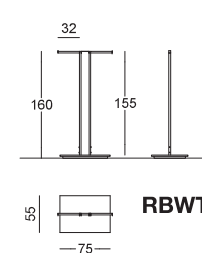

RBWT / RBWT-B10	N	S	L
PAINTED BASIC	€ 287,50	€ 294,00	€ 300,00
SHINY BASIC	€ 406,50	€ 412,50	€ 418,50
BRUSHED BASIC	€ 481,00	€ 487,00	€ 494,00

RBWTH / RBWTH-B10	N	S	L
PAINTED BASIC	€ 337,00	€ 343,50	€ 349,50
SHINY BASIC	€ 456,00	€ 462,00	€ 468,50
BRUSHED BASIC	€ 530,50	€ 536,50	€ 543,50

RBWPLEXT
protezione plex
barra appendiera
plex protection for
hanging bar
+13,00 €

per finiture metallo SPECIAL +10% rispetto alla finitura metallo BASIC for SPECIAL metal finishes +10% on BASIC metal finishes