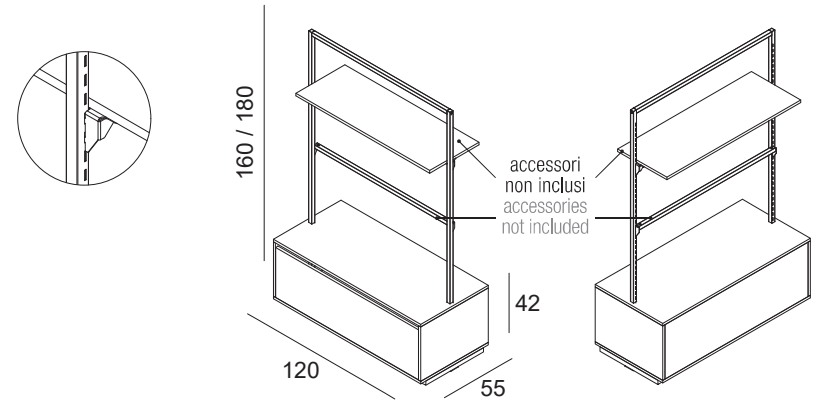

Stender cremaglierato con cassetto
Garment rail with rack and drawer

RBWCCRE1 = h160 cm
RBWCCRE1H = h180 cm

accessori non inclusi accessories not included

RBWCCRE1	N	S	L
PAINTED BASIC	€ 642,00	€ 686,00	€ 762,50
SHINY BASIC	€ 737,50	€ 781,50	€ 858,50
BRUSHED BASIC	€ 863,00	€ 907,50	€ 984,00

RBWCCRE1H	N	S	L
PAINTED BASIC	€ 678,00	€ 722,00	€ 799,00
SHINY BASIC	€ 793,50	€ 838,00	€ 914,50
BRUSHED BASIC	€ 920,00	€ 964,00	€ 1.041,00

RBWCCRE3 = h160 cm
RBWCCRE3H = h180 cm

RBWCCRE3	N	S	L
PAINTED BASIC	€ 583,50	€ 613,50	€ 676,50
SHINY BASIC	€ 679,00	€ 709,50	€ 772,00
BRUSHED BASIC	€ 805,00	€ 835,00	€ 897,50

RBWCCRE3H	N	S	L
PAINTED BASIC	€ 619,50	€ 650,00	€ 712,50
SHINY BASIC	€ 735,00	€ 765,50	€ 828,00
BRUSHED BASIC	€ 861,50	€ 892,00	€ 954,50

RBWCCRE2 = h160 cm
RBWCCRE2H = h180 cm

RBWCCRE2	N	S	L
PAINTED BASIC	€ 536,00	€ 563,00	€ 622,50
SHINY BASIC	€ 631,50	€ 658,50	€ 718,00
BRUSHED BASIC	€ 757,50	€ 784,50	€ 843,50

RBWCCRE2H	N	S	L
PAINTED BASIC	€ 572,00	€ 599,00	€ 658,50
SHINY BASIC	€ 687,50	€ 714,50	€ 774,00
BRUSHED BASIC	€ 814,00	€ 841,00	€ 900,50

per finiture metallo SPECIAL +10% rispetto alla finitura metallo BASIC for SPECIAL metal finishes +10% on BASIC metal finishes