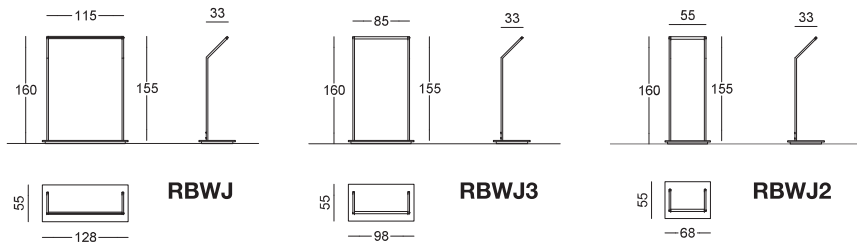

Stender inclinati
Sloping garment rails

RBWJ / RBWJ-B10	N	S	L
PAINTED BASIC	€ 356,00	€ 372,50	€ 395,00
SHINY BASIC	€ 605,50	€ 622,00	€ 644,50
BRUSHED BASIC	€ 730,50	€ 746,50	€ 769,00

RBWPLEXJ
protezione plex
barra appenderia
plex protection for
hanging bar
+13,00 €

RBWJ3 / RBWJ3-B10	N	S	L
PAINTED BASIC	€ 350,50	€ 367,00	€ 389,50
SHINY BASIC	€ 600,00	€ 616,50	€ 639,00
BRUSHED BASIC	€ 725,00	€ 741,00	€ 764,00

RBWPLEXJ3
protezione plex
barra appenderia
plex protection for
hanging bar
+10,50 €

RBWJ2 / RBWJ2-B10	N	S	L
PAINTED BASIC	€ 345,50	€ 361,50	€ 384,00
SHINY BASIC	€ 595,00	€ 611,00	€ 633,50
BRUSHED BASIC	€ 719,50	€ 735,50	€ 758,50

RBWPLEXJ2
protezione plex
barra appenderia
plex protection for
hanging bar
+10,50 €

-B10

per finiture metallo SPECIAL +10% rispetto alla finitura metallo BASIC for SPECIAL metal finishes +10% on BASIC metal finishes

Stender inclinati
Sloping garment rails

Accessori per stender: vedi alla fine della sezione
Accessories for garment rails: see at the end of this section