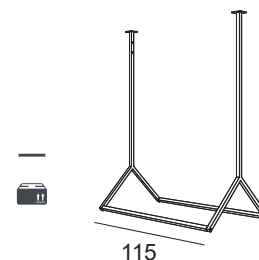

Stender a soffitto
Roof garment rails

per finiture metallo SPECIAL +10% rispetto alla finitura metallo BASIC
for SPECIAL metal finishes +10% on BASIC metal finishes

RBW1S		RBW3S		RBW2S	
PAINTED BASIC	€ 157,00	PAINTED BASIC	€ 150,50	PAINTED BASIC	€ 144,00
SHINY BASIC	€ 269,00	SHINY BASIC	€ 262,50	SHINY BASIC	€ 256,00
BRUSHED BASIC	€ 406,50	BRUSHED BASIC	€ 400,00	BRUSHED BASIC	€ 393,50

RBWPLEX +13,00 €

RBWPLEX3 +10,50 €

RBWPLEX2 +10,50 €

Mensole per stender a soffitto
Shelves for roof garment rail

per finiture metallo SPECIAL +10% rispetto alla finitura metallo BASIC
for SPECIAL metal finishes +10% on BASIC metal finishes

RBW1SM	N	S	L
PAINTED BASIC	€ 137,50	€ 144,00	€ 157,00
SHINY BASIC	€ 169,50	€ 175,00	€ 187,50
BRUSHED BASIC	€ 194,00	€ 200,00	€ 213,00

RBW3SM	N	S	L
PAINTED BASIC	€ 131,50	€ 137,50	€ 150,50
SHINY BASIC	€ 163,00	€ 169,50	€ 181,50
BRUSHED BASIC	€ 187,50	€ 194,00	€ 206,50

RBW2SM	N	S	L
PAINTED BASIC	€ 125,00	€ 131,50	€ 144,00
SHINY BASIC	€ 157,00	€ 163,00	€ 175,00
BRUSHED BASIC	€ 181,50	€ 187,50	€ 200,00

Stender a soffitto inclinati
Sloping roof garment rails

per finiture metallo SPECIAL +10% rispetto alla finitura metallo BASIC
for SPECIAL metal finishes +10% on BASIC metal finishes

RBWJS		RBWJS3		RBWJS2	
PAINTED BASIC	€ 237,50	PAINTED BASIC	€ 231,50	PAINTED BASIC	€ 225,00
SHINY BASIC	€ 487,00	SHINY BASIC	€ 481,00	SHINY BASIC	€ 474,50
BRUSHED BASIC	€ 611,50	BRUSHED BASIC	€ 605,50	BRUSHED BASIC	€ 599,00

RBWPLEJ +13,00 €

RBWPLEXJ +10,50 €

RBWPLEXJ +10,50 €

RBWYS

RBWYS	N	S	L
PAINTED BASIC	€ 331,50	€ 339,00	€ 350,00
SHINY BASIC	€ 743,50	€ 730,50	€ 722,00
BRUSHED BASIC	€ 867,50	€ 855,00	€ 842,50

RBWPLEY +26,00 €
2 barre plexi 2 plexi bars

RBWYS3

RBWYS3	N	S	L
PAINTED BASIC	€ 319,00	€ 331,50	€ 343,00
SHINY BASIC	€ 730,50	€ 743,00	€ 754,50
BRUSHED BASIC	€ 855,00	€ 867,50	€ 879,00