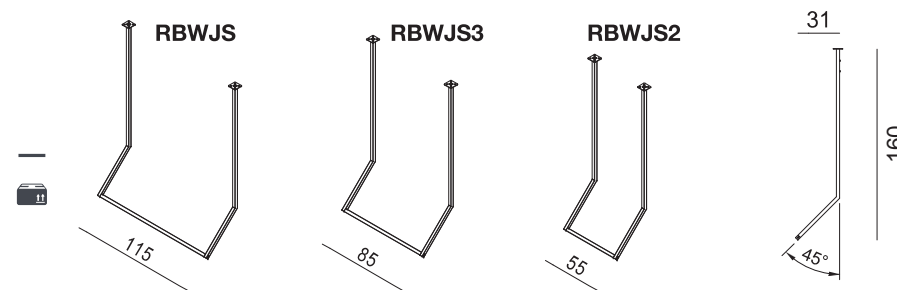

Stender a soffitto inclinati
Sloping roof garment rails

per finiture metallo SPECIAL +10% rispetto alla finitura metallo BASIC
for SPECIAL metal finishes +10% on BASIC metal finishes