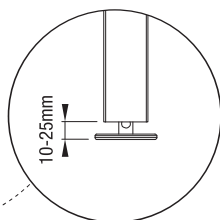

Sistema a parete
Wall system

! sistema di fissaggio non compreso
fixing system not included **!**

RBWSPM	
PAINTED BASIC	€ 135,00
SHINY BASIC	€ 270,00
BRUSHED BASIC	€ 350,00

per finiture metallo SPECIAL +10% rispetto alla finitura metallo BASIC
for SPECIAL metal finishes +10% on BASIC metal finishes

Sistema a parete, fissaggio per parete in muratura
Wall system, fixing for brickwall

n. 2 articoli a montante
n. 2 items each upright

RBWSPMC	
grezzo/raw	€ 13,00

prezzo per coppia price for pair

Sistema a parete, fissaggio per parete in cartongesso
Wall system, fixing for drywall

n. 2 articoli a montante
n. 2 items each upright

prezzi per coppia
staffa di fissaggio
prices for fixing
bracket pair

RBWSPMS	
grezzo/raw	€ 32,50
PAINTED BASIC	€ 39,00
SHINY BASIC	€ 49,00
BRUSHED BASIC	€ 54,00

per finiture metallo SPECIAL +10%
rispetto alla finitura metallo BASIC
for SPECIAL metal finishes +10%
on BASIC metal finishes

prezzi per coppia cover nobilitato
prices for chipboard cover pair

con magnete with magnet →
senza magnete without magnet →

	N	S	L
RBWSPMSC	€ 32,50	€ 33,50	€ 35,00
RBWSPMSCNC	€ 19,50	€ 21,00	€ 22,00

prezzi per coppia cover metallica
prices for metal cover pair

con magnete with magnet →
senza magnete without magnet →

	PAINTED BASIC	SHINY BASIC	BRUSHED BASIC
RBWSPMSC	€ 24,00	€ 54,00	€ 59,50
RBWSPMSCNC	€ 11,00	€ 38,00	€ 43,50