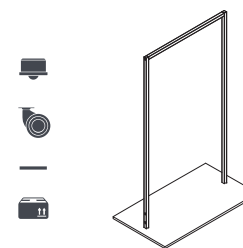

RBW3 / RBW3-B10	N	S	L
PAINTED BASIC	€ 285,50	€ 301,50	€ 324,00
SHINY BASIC	€ 381,00	€ 397,00	€ 420,00
BRUSHED BASIC	€ 507,00	€ 523,00	€ 545,50

RBW3H / RBW3H-B10	N	S	L
PAINTED BASIC	€ 321,50	€ 337,50	€ 360,50
SHINY BASIC	€ 437,00	€ 453,50	€ 476,00
BRUSHED BASIC	€ 563,50	€ 579,50	€ 602,50

RBWPLEX3
protezione plex
barra appendiera
plex protection for
hanging bar
+10,50 €

per finiture metallo SPECIAL +10% rispetto alla finitura metallo BASIC for SPECIAL metal finishes +10% on BASIC metal finishes