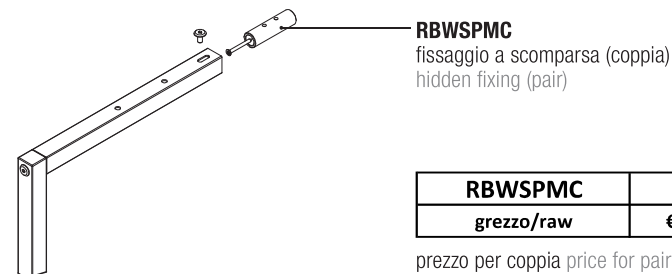

Sistema a parete, fissaggio per parete in muratura
Wall system, fixing for brickwall

n. 2 articoli a montante
n. 2 items each upright

RBWSPMC
fissaggio a scomparsa (coppia)
hidden fixing (pair)

RBWSPMC	
grezzo/raw	€ 13,00

prezzo per coppia price for pair