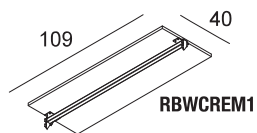

Mensole e barre appenderia per stender cremaglierato
Shelves and rails for garment rail with rack

RBWCREM1	N	S	L
PAINTED BASIC	€ 92,00	€ 97,50	€ 112,50
SHINY BASIC	€ 116,00	€ 125,00	€ 142,50
BRUSHED BASIC	€ 125,00	€ 133,50	€ 152,00