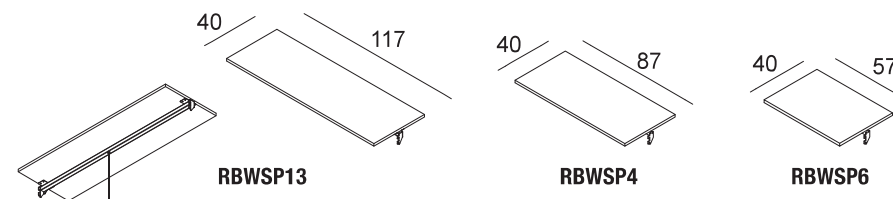

Accessori per sistema a parete, mensole in nobilitato

Wall system accessories, chipboard shelves

traverso di rinforzo
(solo per RBWSP13)
reinforcement tube
(only for RBWSP13)

RBWSP13	N	S	L
PAINTED BASIC	€ 92,00	€ 97,50	€ 112,50
SHINY BASIC	€ 116,00	€ 125,00	€ 142,50
BRUSHED BASIC	€ 125,00	€ 133,50	€ 152,00

RBWSP4	N	S	L
PAINTED BASIC	€ 53,00	€ 60,50	€ 82,00
SHINY BASIC	€ 65,50	€ 73,00	€ 94,00
BRUSHED BASIC	€ 78,00	€ 85,50	€ 106,50

RBWSP6	N	S	L
PAINTED BASIC	€ 51,00	€ 54,00	€ 65,50
SHINY BASIC	€ 58,00	€ 63,00	€ 78,00
BRUSHED BASIC	€ 70,50	€ 75,50	€ 91,00

per finiture metallo SPECIAL +10% rispetto alla finitura metallo BASIC for SPECIAL metal finishes +10% on BASIC metal finishes