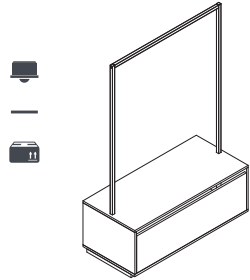

Stender con cassetto
Garment rail with drawer

RBWC	N	S	L
PAINTED BASIC	€ 586,50	€ 631,00	€ 707,50
SHINY BASIC	€ 682,50	€ 726,50	€ 803,00
BRUSHED BASIC	€ 808,00	€ 852,50	€ 929,00

RBWCH	N	S	L
PAINTED BASIC	€ 623,00	€ 667,00	€ 744,00
SHINY BASIC	€ 738,50	€ 782,50	€ 859,50
BRUSHED BASIC	€ 865,00	€ 909,00	€ 985,50

RBWPLEX
protezione plex
barra appenderia
plex protection for
hanging bar
+13,00 €

per finiture metallo SPECIAL +10% rispetto alla finitura metallo BASIC for SPECIAL metal finishes +10% on BASIC metal finishes