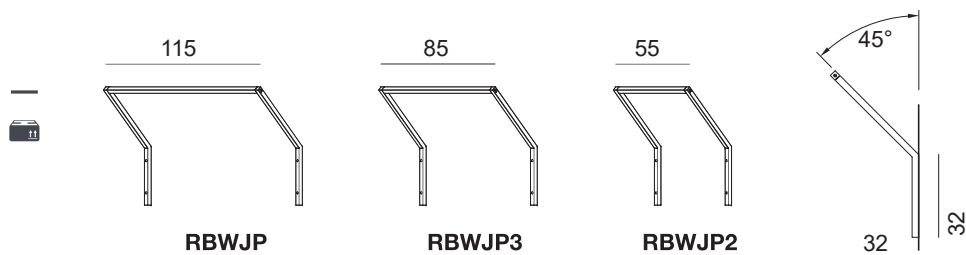

RBWJP		RBWJP3		RBWJP2	
PAINTED BASIC	€ 187,50	PAINTED BASIC	€ 181,50	PAINTED BASIC	€ 175,00
SHINY BASIC	€ 262,50	SHINY BASIC	€ 256,50	SHINY BASIC	€ 249,50
BRUSHED BASIC	€ 424,50	BRUSHED BASIC	€ 418,50	BRUSHED BASIC	€ 412,50

RBWPLEXJ +13,00 €

RBWPLEXJ +10,50 €

RBWPLEXJ +10,50 €

per finiture metallo SPECIAL +10% rispetto alla finitura metallo BASIC for SPECIAL metal finishes +10% on BASIC metal finishes

RBWFP	
PAINTED BASIC	€ 57,50
SHINY BASIC	€ 76,50
BRUSHED BASIC	€ 86,50