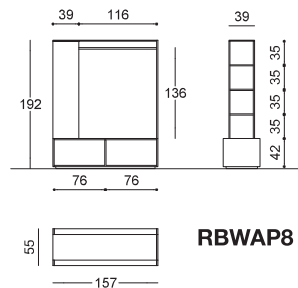

RBWPLEXAP7

protezione plex
barra appenderia
plex protection
for hanging bar
+13,00 €

per finiture metallo SPECIAL +5% rispetto alla finitura metallo BASIC for SPECIAL metal finishes +5% on BASIC metal finishes

RBWAP8