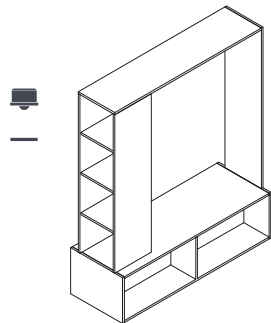

RBWPLEXAP7

protezione plex
barra appenderia
plex protection
for hanging bar
+13,00 €

per finiture metallo SPECIAL +5% rispetto alla finitura metallo BASIC for SPECIAL metal finishes +5% on BASIC metal finishes

RBWAP8