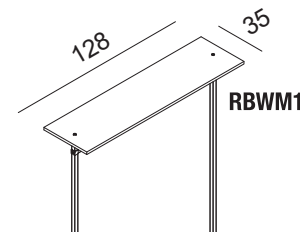

Accessori per stender, mensole
Garment rail accessories, shelves

for RBW1, RBW4, RBWCRE1