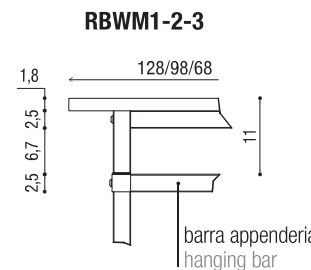

Accessori per stender, mensole
Garment rail accessories, shelves

for RBW1, RBW4, RBWCRE1

for RBW3, RBWCRE3

for RBW2, RBWCRE2

for RBWC1, RBWCCRE1

for RBWC3, RBWCCRE3

for RBWC2, RBWCCRE2

barra appenderia
 hanging bar

barra appenderia
 hanging bar

RBWM1	N	S	L
PAINTED BASIC	€ 137,50	€ 144,00	€ 157,00
SHINY BASIC	€ 169,50	€ 175,00	€ 187,50
BRUSHED BASIC	€ 194,00	€ 200,00	€ 213,00

RBWM1V-35	N	S	L
PAINTED BASIC	€ 137,50	€ 144,00	€ 157,00
SHINY BASIC	€ 169,50	€ 175,00	€ 187,50
BRUSHED BASIC	€ 194,00	€ 200,00	€ 213,00